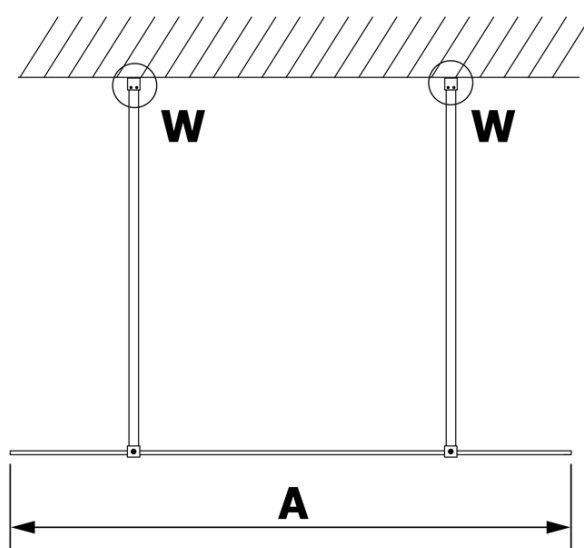

VARIO matt glass 900x2000mm

Order code: GX1490

Basic information

Brand: Gelco

Series: VARIO

Size

Width: 900 mm

Height: 2000 mm

Properties

Glass colour: Matte glass

Glass finish: Coated glass

Glass thickness: 8 mm

Weight / Piece: 41.0 kg

Packaging: 1 Piece

Warranty: 3 years

Technical sheet

MODEL	A
GX1470	685-700
GX1480	785-800
GX1490	885-900
GX1410	985-1000

MODEL	A
GX1470	685-700
GX1480	785-800
GX1490	885-900
GX1410	985-1000
GX1411	1085-1100
GX1412	1185-1200
GX1413	1285-1300
GX1414	1385-1400