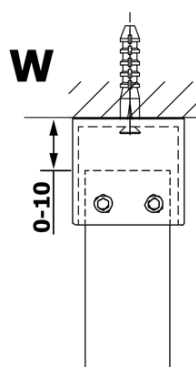

VARIO matt glass 900x2000mm

Order code: GX1490

Basic information

Brand: Gelco

Series: VARIO

Size

Width: 900 mm

Height: 2000 mm

Properties

Glass colour: Matte glass

Glass finish: Coated glass

Glass thickness: 8 mm

Weight / Piece: 41.0 kg

Packaging: 1 Piece

Warranty: 3 years

Technical sheet

MODEL	A
GX1470	685-700
GX1480	785-800
GX1490	885-900
GX1410	985-1000

MODEL	A
GX1470	685-700
GX1480	785-800
GX1490	885-900
GX1410	985-1000
GX1411	1085-1100
GX1412	1185-1200
GX1413	1285-1300
GX1414	1385-1400

MODEL	A
GX1470	679
GX1480	779
GX1490	879
GX1410	979
GX1411	1079
GX1412	1179
GX1413	1279
GX1414	1379