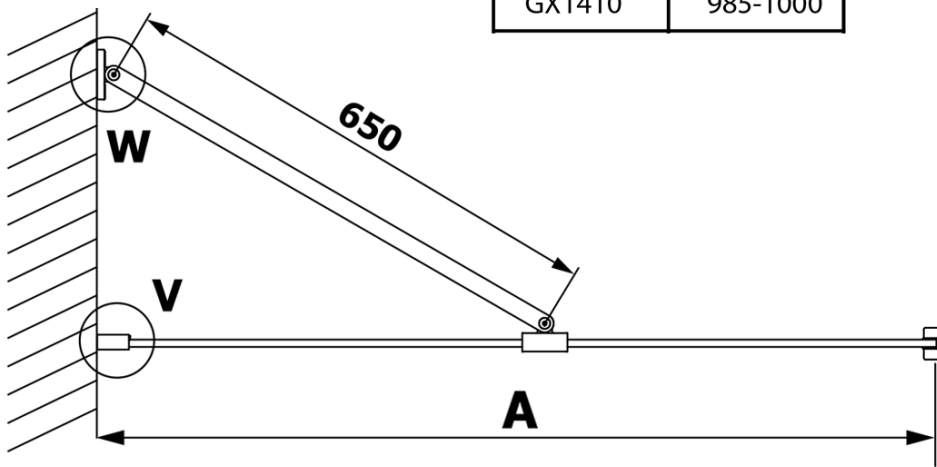

VARIO matt glass 900x2000mm

Order code: GX1490

Basic information

Brand: Gelco

Series: VARIO

Size

Width: 900 mm

Height: 2000 mm

Properties

Glass colour: Matte glass

Glass finish: Coated glass

Glass thickness: 8 mm

Weight / Piece: 41.0 kg

Packaging: 1 Piece

Warranty: 3 years

Technical sheet

MODEL	A
GX1470	685-700
GX1480	785-800
GX1490	885-900
GX1410	985-1000

MODEL	A
GX1470	685-700
GX1480	785-800
GX1490	885-900
GX1410	985-1000
GX1411	1085-1100
GX1412	1185-1200
GX1413	1285-1300
GX1414	1385-1400