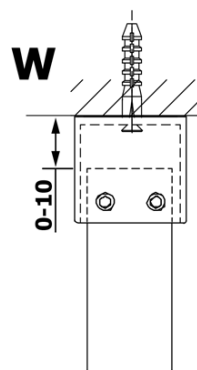

VARIO matt glass 900x2000mm

Order code: GX1490

Basic information

Brand: Gelco

Series: VARIO

Size

Width: 900 mm

Height: 2000 mm

Properties

Glass colour: Matte glass

Glass finish: Coated glass

Glass thickness: 8 mm

Weight / Piece: 41.0 kg

Packaging: 1 Piece

Warranty: 3 years

Technical sheet

MODEL	A
GX1470	685-700
GX1480	785-800
GX1490	885-900
GX1410	985-1000

MODEL	A
GX1470	685-700
GX1480	785-800
GX1490	885-900
GX1410	985-1000
GX1411	1085-1100
GX1412	1185-1200
GX1413	1285-1300
GX1414	1385-1400

MODEL	A
GX1470	679
GX1480	779
GX1490	879
GX1410	979
GX1411	1079
GX1412	1179
GX1413	1279
GX1414	1379