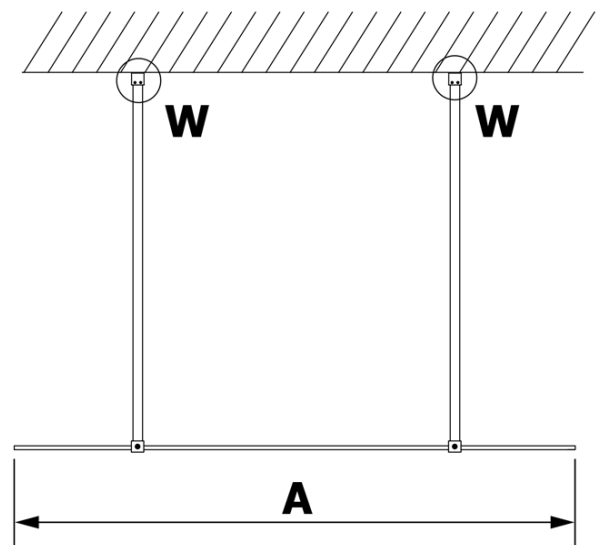

VARIO matt glass 900x2000mm

Order code: GX1490

Basic information

Brand: Gelco

Series: VARIO

Size

Width: 900 mm

Height: 2000 mm

Properties

Glass colour: Matte glass

Glass finish: Coated glass

Glass thickness: 8 mm

Weight / Piece: 41.0 kg

Packaging: 1 Piece

Warranty: 3 years

Technical sheet

MODEL	A
GX1470	685-700
GX1480	785-800
GX1490	885-900
GX1410	985-1000

MODEL	A
GX1470	685-700
GX1480	785-800
GX1490	885-900
GX1410	985-1000
GX1411	1085-1100
GX1412	1185-1200
GX1413	1285-1300
GX1414	1385-1400