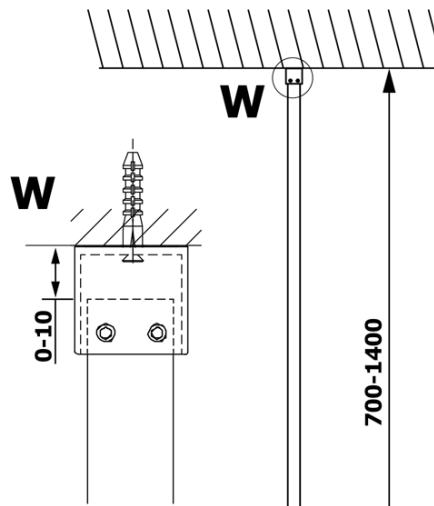

VARIO matt glass 800x2000mm

Order code: GX1480

Basic information

Brand: Gelco

Series: VARIO

Size

Width: 800 mm

Height: 2000 mm

Properties

Glass colour: Matte glass

Glass finish: Coated glass

Glass thickness: 8 mm

Weight / Piece: 33.0 kg

Packaging: 1 Piece

Warranty: 3 years

Technical sheet

MODEL	A
GX1470	685-700
GX1480	785-800
GX1490	885-900
GX1410	985-1000

MODEL	A
GX1470	685-700
GX1480	785-800
GX1490	885-900
GX1410	985-1000
GX1411	1085-1100
GX1412	1185-1200
GX1413	1285-1300
GX1414	1385-1400