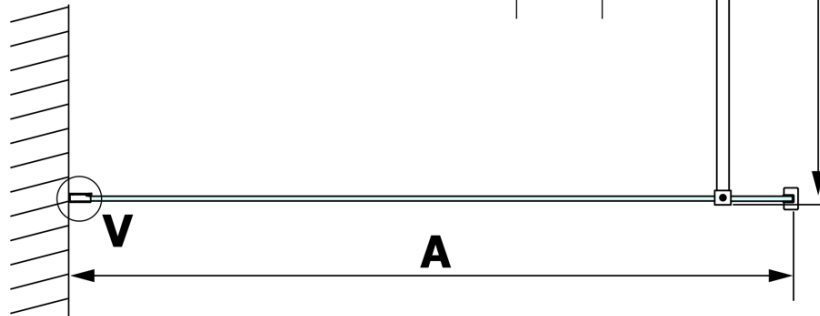

VARIO matt glass 800x2000mm

Order code: GX1480

Basic information

Brand: Gelco

Series: VARIO

Size

Width: 800 mm

Height: 2000 mm

Properties

Glass colour: Matte glass

Glass finish: Coated glass

Glass thickness: 8 mm

Weight / Piece: 33.0 kg

Packaging: 1 Piece

Warranty: 3 years

Technical sheet

MODEL	A
GX1470	685-700
GX1480	785-800
GX1490	885-900
GX1410	985-1000

MODEL	A
GX1470	685-700
GX1480	785-800
GX1490	885-900
GX1410	985-1000
GX1411	1085-1100
GX1412	1185-1200
GX1413	1285-1300
GX1414	1385-1400