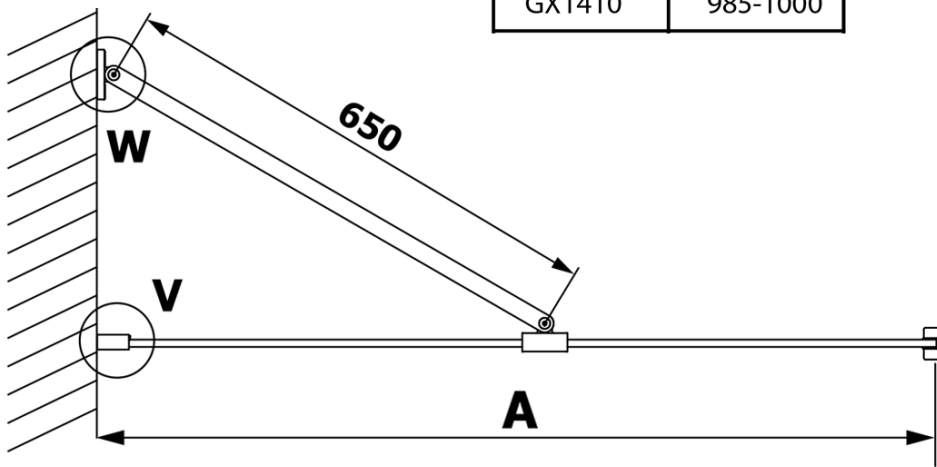

Technical sheet

MODEL	A
GX1470	685-700
GX1480	785-800
GX1490	885-900
GX1410	985-1000