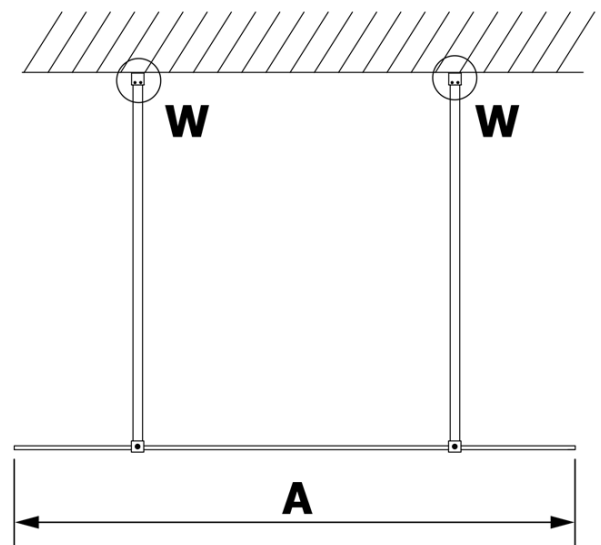

VARIO matt glass 800x2000mm

Order code: GX1480

Basic information

Brand: Gelco

Series: VARIO

Size

Width: 800 mm

Height: 2000 mm

Properties

Glass colour: Matte glass

Glass finish: Coated glass

Glass thickness: 8 mm

Weight / Piece: 33.0 kg

Packaging: 1 Piece

Warranty: 3 years

Technical sheet

MODEL	A
GX1470	685-700
GX1480	785-800
GX1490	885-900
GX1410	985-1000

MODEL	A
GX1470	685-700
GX1480	785-800
GX1490	885-900
GX1410	985-1000
GX1411	1085-1100
GX1412	1185-1200
GX1413	1285-1300
GX1414	1385-1400