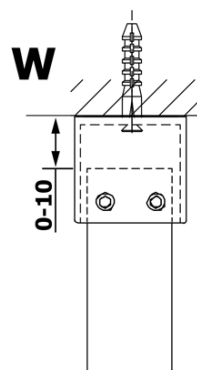

VARIO matt glass 800x2000mm

Order code: GX1480

Basic information

Brand: Gelco

Series: VARIO

Size

Width: 800 mm

Height: 2000 mm

Properties

Glass colour: Matte glass

Glass finish: Coated glass

Glass thickness: 8 mm

Weight / Piece: 33.0 kg

Packaging: 1 Piece

Warranty: 3 years

Technical sheet

MODEL	A
GX1470	685-700
GX1480	785-800
GX1490	885-900
GX1410	985-1000

MODEL	A
GX1470	685-700
GX1480	785-800
GX1490	885-900
GX1410	985-1000
GX1411	1085-1100
GX1412	1185-1200
GX1413	1285-1300
GX1414	1385-1400

MODEL	A
GX1470	679
GX1480	779
GX1490	879
GX1410	979
GX1411	1079
GX1412	1179
GX1413	1279
GX1414	1379