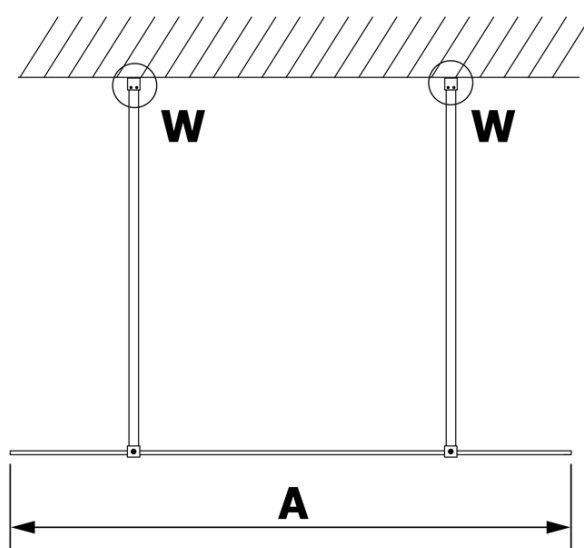

VARIO matt glass 700x2000mm

Order code: GX1470

Basic information

Brand: Gelco

Series: VARIO

Size

Width: 700 mm

Height: 2000 mm

Properties

Glass colour: Matte glass

Glass finish: Coated glass

Glass thickness: 8 mm

Weight / Piece: 28.0 kg

Packaging: 1 Piece

Warranty: 3 years

Technical sheet

MODEL	A
GX1470	685-700
GX1480	785-800
GX1490	885-900
GX1410	985-1000

MODEL	A
GX1470	685-700
GX1480	785-800
GX1490	885-900
GX1410	985-1000
GX1411	1085-1100
GX1412	1185-1200
GX1413	1285-1300
GX1414	1385-1400