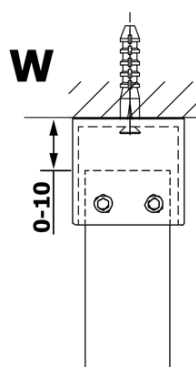

VARIO matt glass 700x2000mm

Order code: GX1470

Basic information

Brand: Gelco

Series: VARIO

Size

Width: 700 mm

Height: 2000 mm

Properties

Glass colour: Matte glass

Glass finish: Coated glass

Glass thickness: 8 mm

Weight / Piece: 28.0 kg

Packaging: 1 Piece

Warranty: 3 years

Technical sheet

MODEL	A
GX1470	685-700
GX1480	785-800
GX1490	885-900
GX1410	985-1000

MODEL	A
GX1470	685-700
GX1480	785-800
GX1490	885-900
GX1410	985-1000
GX1411	1085-1100
GX1412	1185-1200
GX1413	1285-1300
GX1414	1385-1400

MODEL	A
GX1470	679
GX1480	779
GX1490	879
GX1410	979
GX1411	1079
GX1412	1179
GX1413	1279
GX1414	1379