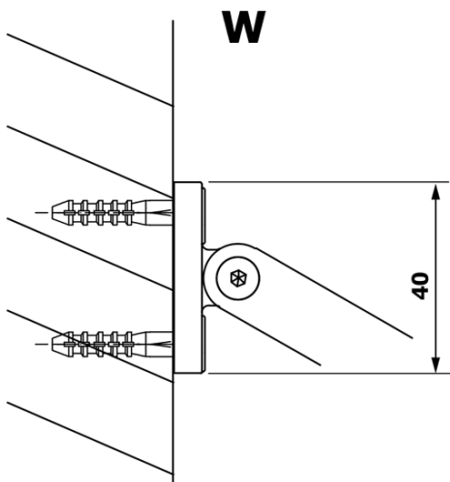

VARIO matt glass 700x2000mm

Order code: GX1470

Basic information

Brand: Gelco

Series: VARIO

Size

Width: 700 mm

Height: 2000 mm

Properties

Glass colour: Matte glass

Glass finish: Coated glass

Glass thickness: 8 mm

Weight / Piece: 28.0 kg

Packaging: 1 Piece

Warranty: 3 years

Technical sheet

MODEL	A
GX1470	685-700
GX1480	785-800
GX1490	885-900
GX1410	985-1000

MODEL	A
GX1470	685-700
GX1480	785-800
GX1490	885-900
GX1410	985-1000
GX1411	1085-1100
GX1412	1185-1200
GX1413	1285-1300
GX1414	1385-1400