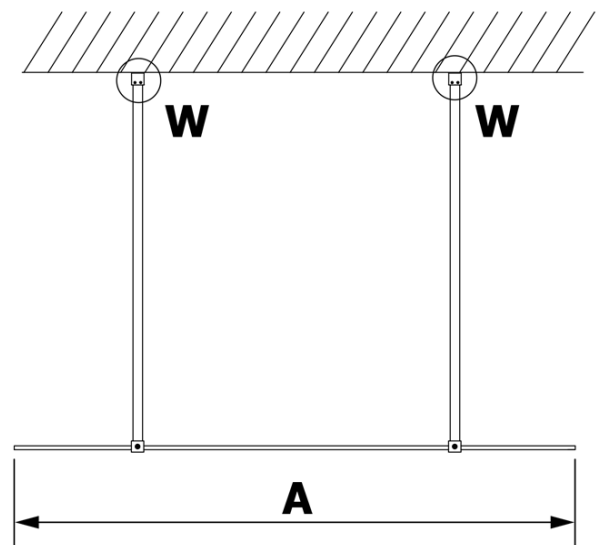

VARIO matt glass 700x2000mm

Order code: GX1470

Basic information

Brand: Gelco

Series: VARIO

Size

Width: 700 mm

Height: 2000 mm

Properties

Glass colour: Matte glass

Glass finish: Coated glass

Glass thickness: 8 mm

Weight / Piece: 28.0 kg

Packaging: 1 Piece

Warranty: 3 years

Technical sheet

MODEL	A
GX1470	685-700
GX1480	785-800
GX1490	885-900
GX1410	985-1000

MODEL	A
GX1470	685-700
GX1480	785-800
GX1490	885-900
GX1410	985-1000
GX1411	1085-1100
GX1412	1185-1200
GX1413	1285-1300
GX1414	1385-1400