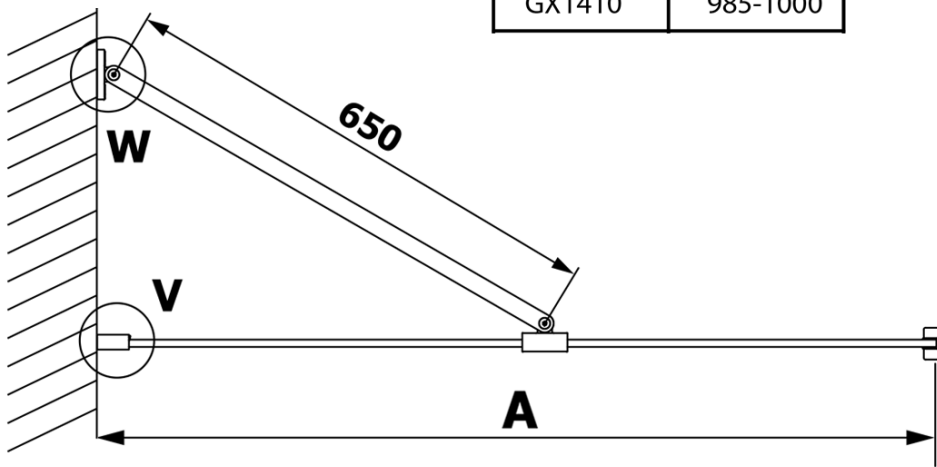

VARIO matt glass 700x2000mm

Order code: GX1470

Basic information

Brand: Gelco

Series: VARIO

Size

Width: 700 mm

Height: 2000 mm

Properties

Glass colour: Matte glass

Glass finish: Coated glass

Glass thickness: 8 mm

Weight / Piece: 28.0 kg

Packaging: 1 Piece

Warranty: 3 years

Technical sheet

MODEL	A
GX1470	685-700
GX1480	785-800
GX1490	885-900
GX1410	985-1000

MODEL	A
GX1470	685-700
GX1480	785-800
GX1490	885-900
GX1410	985-1000
GX1411	1085-1100
GX1412	1185-1200
GX1413	1285-1300
GX1414	1385-1400