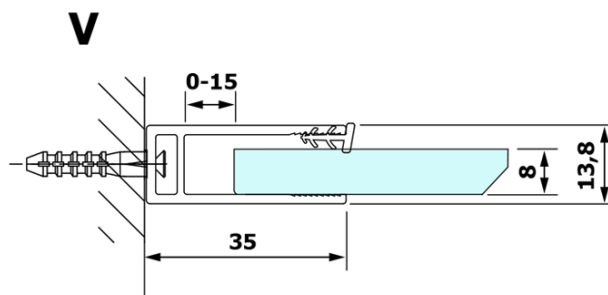

VARIO matt glass 700x2000mm

Order code: GX1470

Basic information

Brand: Gelco

Series: VARIO

Size

Width: 700 mm

Height: 2000 mm

Properties

Glass colour: Matte glass

Glass finish: Coated glass

Glass thickness: 8 mm

Weight / Piece: 28.0 kg

Packaging: 1 Piece

Warranty: 3 years

Technical sheet

MODEL	A
GX1470	685-700
GX1480	785-800
GX1490	885-900
GX1410	985-1000

MODEL	A
GX1470	685-700
GX1480	785-800
GX1490	885-900
GX1410	985-1000
GX1411	1085-1100
GX1412	1185-1200
GX1413	1285-1300
GX1414	1385-1400