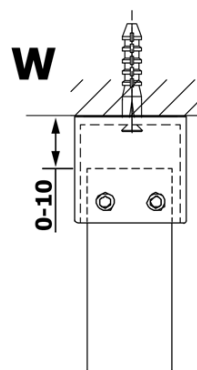

VARIO matt glass 700x2000mm

Order code: GX1470

Basic information

Brand: Gelco

Series: VARIO

Size

Width: 700 mm

Height: 2000 mm

Properties

Glass colour: Matte glass

Glass finish: Coated glass

Glass thickness: 8 mm

Weight / Piece: 28.0 kg

Packaging: 1 Piece

Warranty: 3 years

Technical sheet

MODEL	A
GX1470	685-700
GX1480	785-800
GX1490	885-900
GX1410	985-1000

MODEL	A
GX1470	685-700
GX1480	785-800
GX1490	885-900
GX1410	985-1000
GX1411	1085-1100
GX1412	1185-1200
GX1413	1285-1300
GX1414	1385-1400

MODEL	A
GX1470	679
GX1480	779
GX1490	879
GX1410	979
GX1411	1079
GX1412	1179
GX1413	1279
GX1414	1379