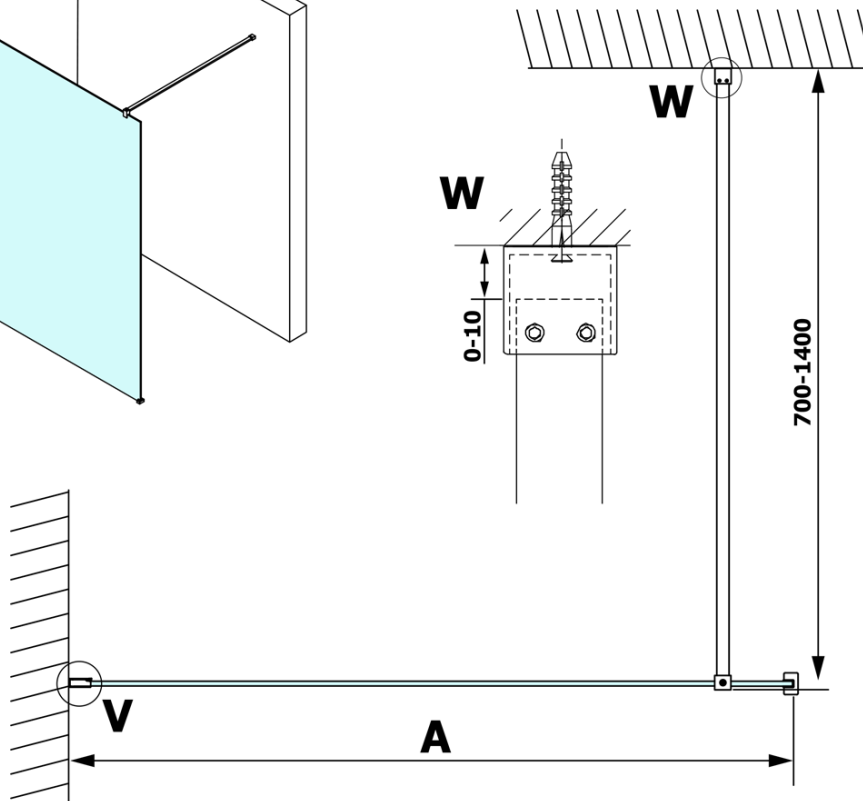

VARIO matt glass 700x2000mm

Order code: GX1470

Basic information

Brand: Gelco

Series: VARIO

Size

Width: 700 mm

Height: 2000 mm

Properties

Glass colour: Matte glass

Glass finish: Coated glass

Glass thickness: 8 mm

Weight / Piece: 28.0 kg

Packaging: 1 Piece

Warranty: 3 years

Technical sheet

MODEL	A
GX1470	685-700
GX1480	785-800
GX1490	885-900
GX1410	985-1000

MODEL	A
GX1470	685-700
GX1480	785-800
GX1490	885-900
GX1410	985-1000
GX1411	1085-1100
GX1412	1185-1200
GX1413	1285-1300
GX1414	1385-1400