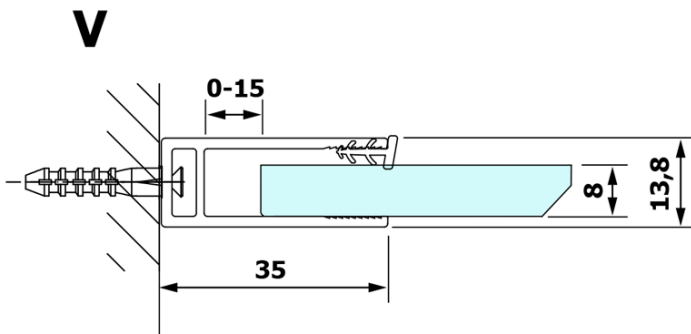

VARIO matt glass 700x2000mm

Order code: GX1470

Basic information

Brand: Gelco

Series: VARIO

Size

Width: 700 mm

Height: 2000 mm

Properties

Glass colour: Matte glass

Glass finish: Coated glass

Glass thickness: 8 mm

Weight / Piece: 28.0 kg

Packaging: 1 Piece

Warranty: 3 years

Technical sheet

MODEL	A
GX1470	685-700
GX1480	785-800
GX1490	885-900
GX1410	985-1000

MODEL	A
GX1470	685-700
GX1480	785-800
GX1490	885-900
GX1410	985-1000
GX1411	1085-1100
GX1412	1185-1200
GX1413	1285-1300
GX1414	1385-1400