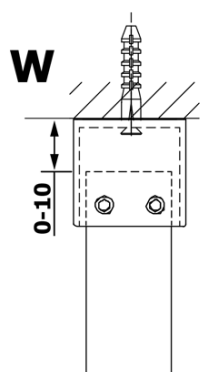

VARIO smoked glass 1400x2000mm

Order code: GX1314

Basic information

Brand: Gelco

Series: VARIO

Size

Width: 1400 mm

Height: 2000 mm

Properties

Glass colour: Smoked glass

Glass finish: Coated glass

Glass thickness: 8 mm

Weight / Piece: 72.0 kg

Packaging: 1 Piece

Warranty: 3 years

Technical sheet

MODEL	A
GX1370	685-700
GX1380	785-800
GX1390	885-900
GX1310	985-1000
GX1311	1085-1100
GX1312	1185-1200
GX1313	1285-1300
GX1314	1385-1400

MODEL	A
GX1370	679
GX1380	779
GX1390	879
GX1310	979
GX1311	1079
GX1312	1179
GX1313	1279
GX1314	1379