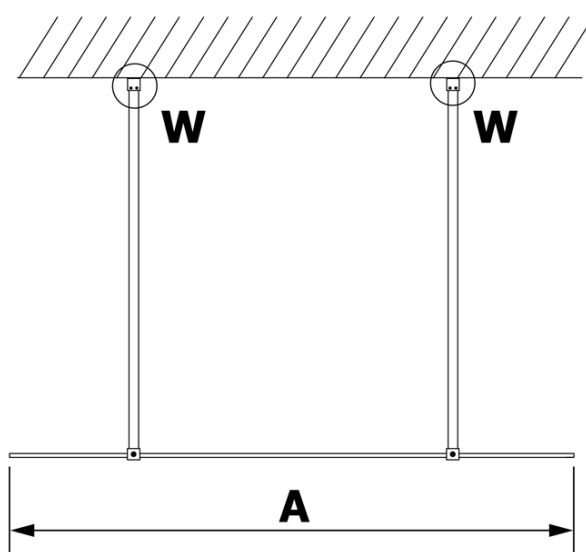

VARIO smoked glass 1400x2000mm

Order code: GX1314

Basic information

Brand: Gelco

Series: VARIO

Size

Width: 1400 mm

Height: 2000 mm

Properties

Glass colour: Smoked glass

Glass finish: Coated glass

Glass thickness: 8 mm

Weight / Piece: 72.0 kg

Packaging: 1 Piece

Warranty: 3 years

Technical sheet

MODEL	A
GX1370	685-700
GX1380	785-800
GX1390	885-900
GX1310	985-1000
GX1311	1085-1100
GX1312	1185-1200
GX1313	1285-1300
GX1314	1385-1400

MODEL	A
GX1370	679
GX1380	779
GX1390	879
GX1310	979
GX1311	1079
GX1312	1179
GX1313	1279
GX1314	1379