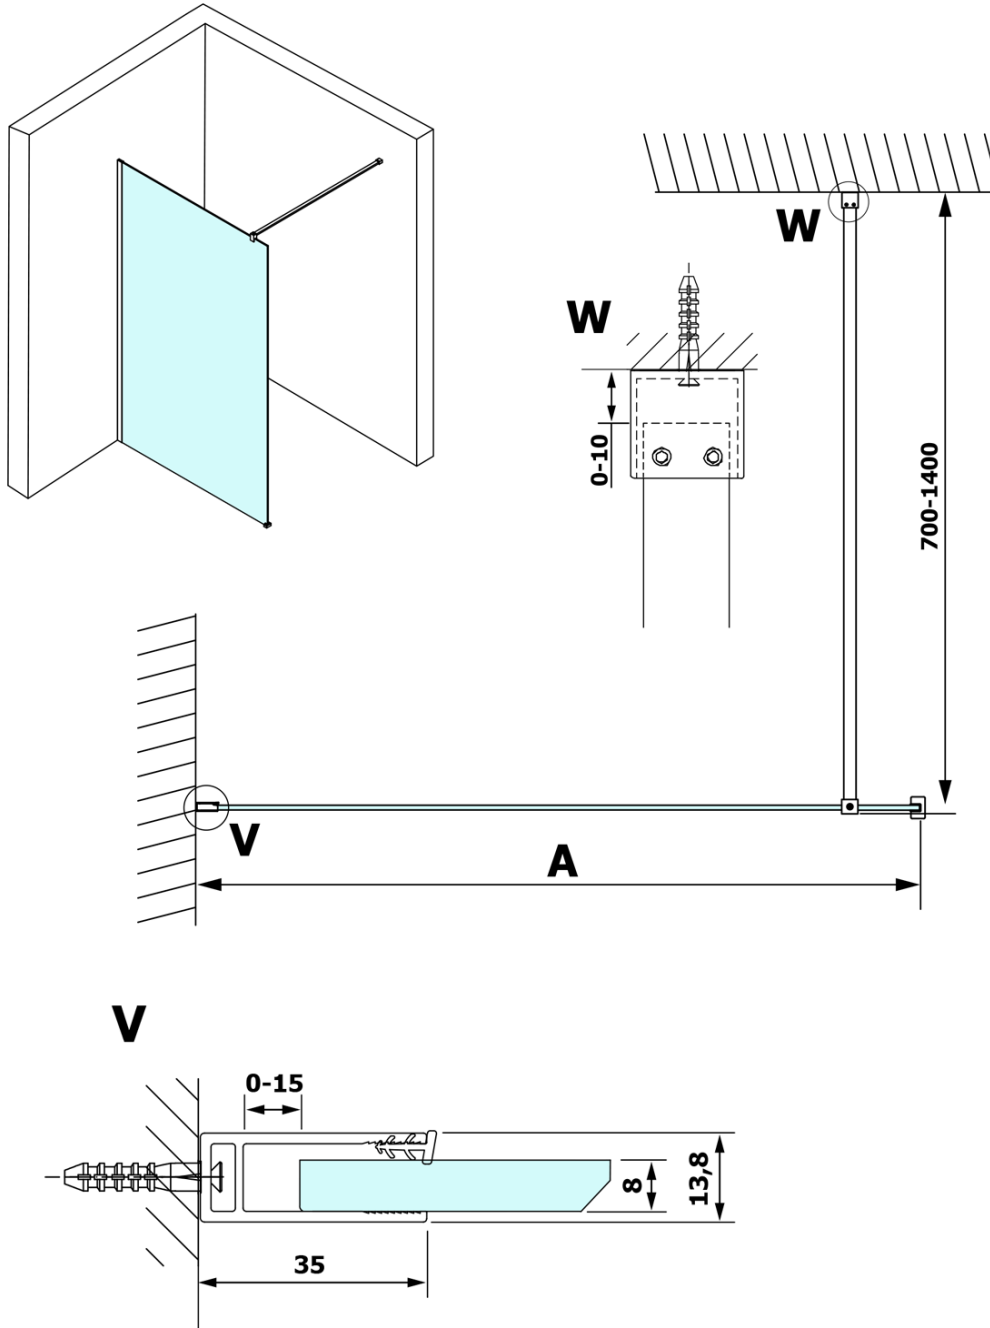

VARIO smoked glass 1400x2000mm

Order code: GX1314

Basic information

Brand: Gelco

Series: VARIO

Size

Width: 1400 mm

Height: 2000 mm

Properties

Glass colour: Smoked glass

Glass finish: Coated glass

Glass thickness: 8 mm

Weight / Piece: 72.0 kg

Packaging: 1 Piece

Warranty: 3 years

Technical sheet

MODEL	A
GX1370	685-700
GX1380	785-800
GX1390	885-900
GX1310	985-1000
GX1311	1085-1100
GX1312	1185-1200
GX1313	1285-1300
GX1314	1385-1400

MODEL	A
GX1370	679
GX1380	779
GX1390	879
GX1310	979
GX1311	1079
GX1312	1179
GX1313	1279
GX1314	1379