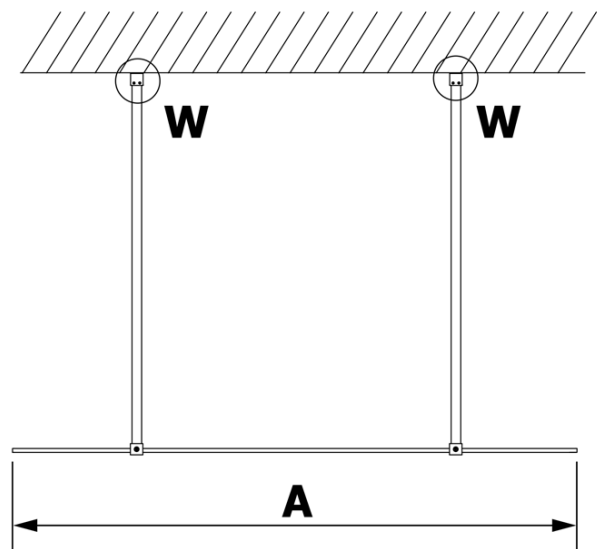

VARIO smoked glass 1400x2000mm

Order code: GX1314

Basic information

Brand: Gelco
Series: VARIO

Size

Width: 1400 mm
Height: 2000 mm

Properties

Glass colour: Smoked glass
Glass finish: Coated glass
Glass thickness: 8 mm
Weight / Piece: 72.0 kg
Packaging: 1 Piece
Warranty: 3 years

Technical sheet

MODEL	A
GX1370	685-700
GX1380	785-800
GX1390	885-900
GX1310	985-1000
GX1311	1085-1100
GX1312	1185-1200
GX1313	1285-1300
GX1314	1385-1400

MODEL	A
GX1370	679
GX1380	779
GX1390	879
GX1310	979
GX1311	1079
GX1312	1179
GX1313	1279
GX1314	1379