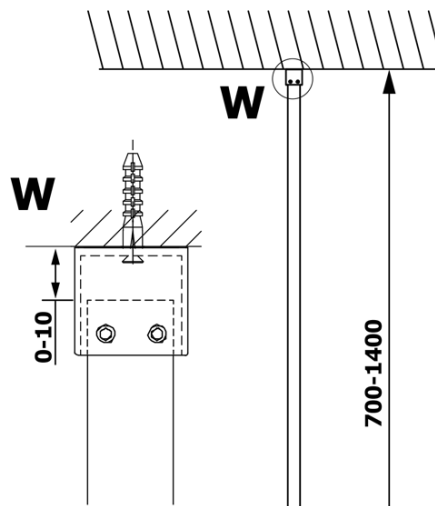

VARIO smoked glass 1400x2000mm

Order code: GX1314

Basic information

Brand: Gelco
Series: VARIO

Size

Width: 1400 mm
Height: 2000 mm

Properties

Glass colour: Smoked glass
Glass finish: Coated glass
Glass thickness: 8 mm
Weight / Piece: 72.0 kg
Packaging: 1 Piece
Warranty: 3 years

Technical sheet

MODEL	A
GX1370	685-700
GX1380	785-800
GX1390	885-900
GX1310	985-1000
GX1311	1085-1100
GX1312	1185-1200
GX1313	1285-1300
GX1314	1385-1400

MODEL	A
GX1370	679
GX1380	779
GX1390	879
GX1310	979
GX1311	1079
GX1312	1179
GX1313	1279
GX1314	1379