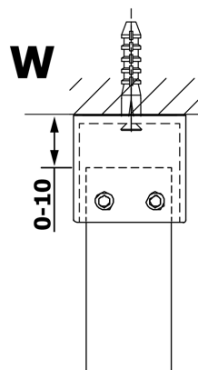

VARIO smoked glass 1400x2000mm

Order code: GX1314

Basic information

Brand: Gelco
Series: VARIO

Size

Width: 1400 mm
Height: 2000 mm

Properties

Glass colour: Smoked glass
Glass finish: Coated glass
Glass thickness: 8 mm
Weight / Piece: 72.0 kg
Packaging: 1 Piece
Warranty: 3 years

Technical sheet

MODEL	A
GX1370	685-700
GX1380	785-800
GX1390	885-900
GX1310	985-1000
GX1311	1085-1100
GX1312	1185-1200
GX1313	1285-1300
GX1314	1385-1400

MODEL	A
GX1370	679
GX1380	779
GX1390	879
GX1310	979
GX1311	1079
GX1312	1179
GX1313	1279
GX1314	1379