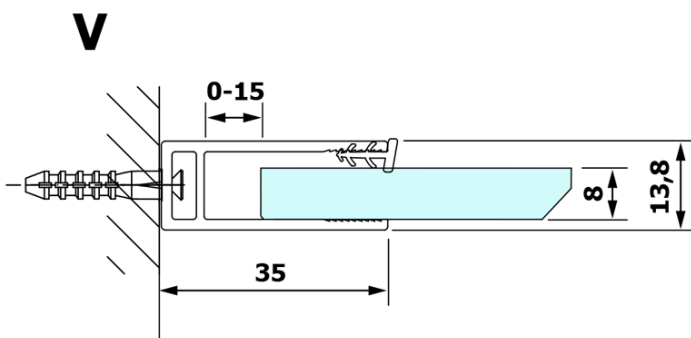

VARIO smoked glass 1400x2000mm

Order code: GX1314

Basic information

Brand: Gelco
Series: VARIO

Size

Width: 1400 mm
Height: 2000 mm

Properties

Glass colour: Smoked glass
Glass finish: Coated glass
Glass thickness: 8 mm
Weight / Piece: 72.0 kg
Packaging: 1 Piece
Warranty: 3 years

Technical sheet

MODEL	A
GX1370	685-700
GX1380	785-800
GX1390	885-900
GX1310	985-1000
GX1311	1085-1100
GX1312	1185-1200
GX1313	1285-1300
GX1314	1385-1400

MODEL	A
GX1370	679
GX1380	779
GX1390	879
GX1310	979
GX1311	1079
GX1312	1179
GX1313	1279
GX1314	1379