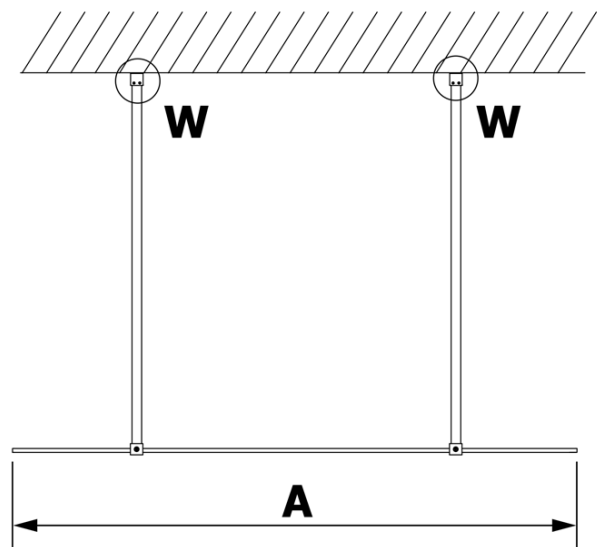

VARIO smoked glass 1400x2000mm

Order code: GX1314

Basic information

Brand: Gelco

Series: VARIO

Size

Width: 1400 mm

Height: 2000 mm

Properties

Glass colour: Smoked glass

Glass finish: Coated glass

Glass thickness: 8 mm

Weight / Piece: 72.0 kg

Packaging: 1 Piece

Warranty: 3 years

Technical sheet

MODEL	A
GX1370	685-700
GX1380	785-800
GX1390	885-900
GX1310	985-1000
GX1311	1085-1100
GX1312	1185-1200
GX1313	1285-1300
GX1314	1385-1400

MODEL	A
GX1370	679
GX1380	779
GX1390	879
GX1310	979
GX1311	1079
GX1312	1179
GX1313	1279
GX1314	1379