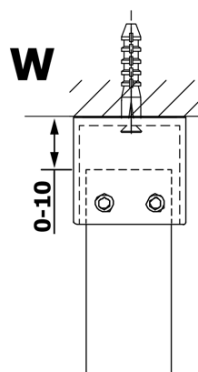

VARIO smoked glass 1400x2000mm

Order code: GX1314

Basic information

Brand: Gelco

Series: VARIO

Size

Width: 1400 mm

Height: 2000 mm

Properties

Glass colour: Smoked glass

Glass finish: Coated glass

Glass thickness: 8 mm

Weight / Piece: 72.0 kg

Packaging: 1 Piece

Warranty: 3 years

Technical sheet

MODEL	A
GX1370	685-700
GX1380	785-800
GX1390	885-900
GX1310	985-1000
GX1311	1085-1100
GX1312	1185-1200
GX1313	1285-1300
GX1314	1385-1400

MODEL	A
GX1370	679
GX1380	779
GX1390	879
GX1310	979
GX1311	1079
GX1312	1179
GX1313	1279
GX1314	1379