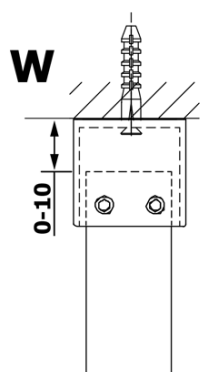

VARIO smoked glass 1300x2000mm

Order code: GX1313

Basic information

Brand: Gelco
Series: VARIO

Size

Width: 1300 mm
Height: 2000 mm

Properties

Glass colour: Smoked glass
Glass finish: Coated glass
Glass thickness: 8 mm
Weight / Piece: 67.0 kg
Packaging: 1 Piece
Warranty: 3 years

Technical sheet

MODEL	A
GX1370	685-700
GX1380	785-800
GX1390	885-900
GX1310	985-1000
GX1311	1085-1100
GX1312	1185-1200
GX1313	1285-1300
GX1314	1385-1400

MODEL	A
GX1370	679
GX1380	779
GX1390	879
GX1310	979
GX1311	1079
GX1312	1179
GX1313	1279
GX1314	1379