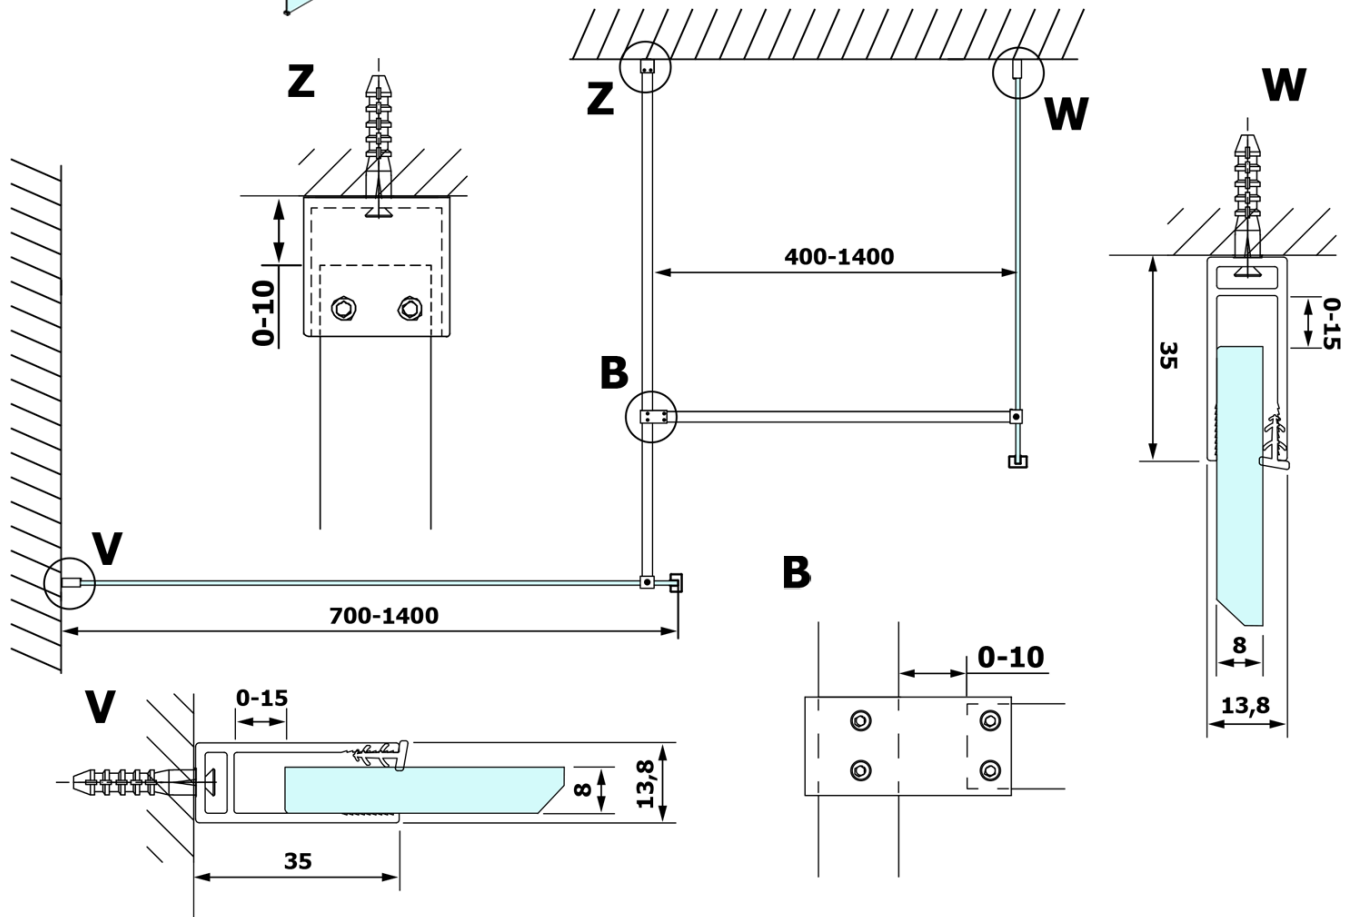

### Size

**Width:** 1300 mm

**Height:** 2000 mm

### Properties

**Glass colour:** Smoked glass

**Glass finish:** Coated glass

**Glass thickness:** 8 mm

**Weight / Piece:** 67.0 kg

**Packaging:** 1 Piece

**Warranty:** 3 years

Technical sheet

| MODEL  | A         |
|--------|-----------|
| GX1370 | 685-700   |
| GX1380 | 785-800   |
| GX1390 | 885-900   |
| GX1310 | 985-1000  |
| GX1311 | 1085-1100 |
| GX1312 | 1185-1200 |
| GX1313 | 1285-1300 |
| GX1314 | 1385-1400 |