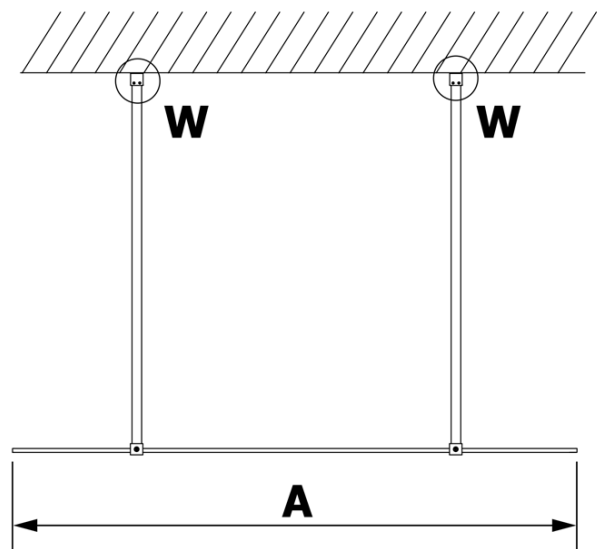

### Size

**Width:** 1300 mm

**Height:** 2000 mm

### Properties

**Glass colour:** Smoked glass

**Glass finish:** Coated glass

**Glass thickness:** 8 mm

**Weight / Piece:** 67.0 kg

**Packaging:** 1 Piece

**Warranty:** 3 years

Technical sheet

| MODEL  | A         |
|--------|-----------|
| GX1370 | 685-700   |
| GX1380 | 785-800   |
| GX1390 | 885-900   |
| GX1310 | 985-1000  |
| GX1311 | 1085-1100 |
| GX1312 | 1185-1200 |
| GX1313 | 1285-1300 |
| GX1314 | 1385-1400 |