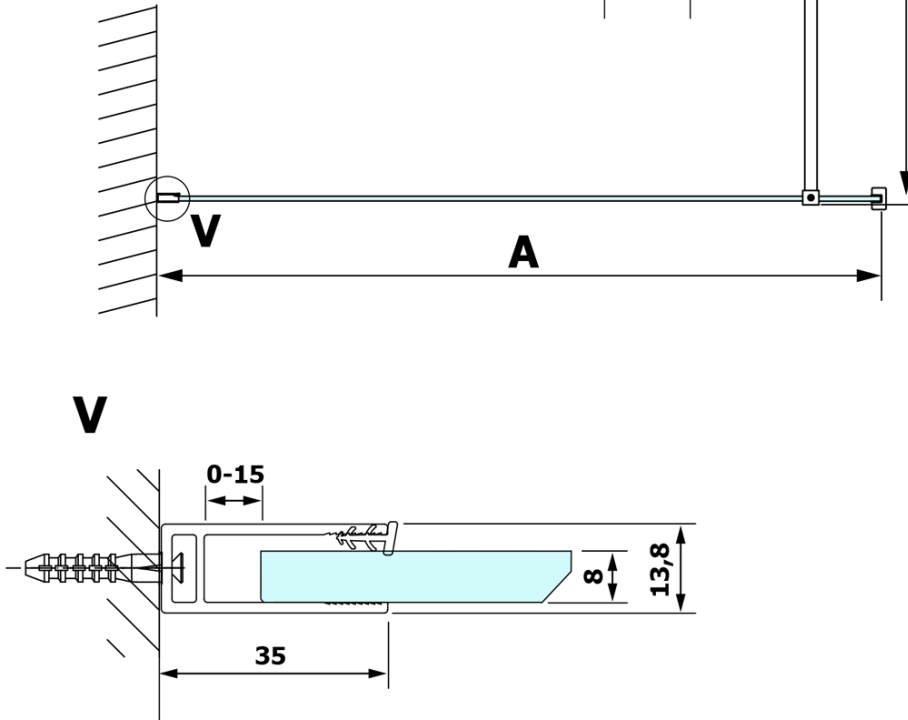

### Size

**Width:** 1300 mm

**Height:** 2000 mm

### Properties

**Glass colour:** Smoked glass

**Glass finish:** Coated glass

**Glass thickness:** 8 mm

**Weight / Piece:** 67.0 kg

**Packaging:** 1 Piece

**Warranty:** 3 years

Technical sheet

| MODEL  | A         |
|--------|-----------|
| GX1370 | 685-700   |
| GX1380 | 785-800   |
| GX1390 | 885-900   |
| GX1310 | 985-1000  |
| GX1311 | 1085-1100 |
| GX1312 | 1185-1200 |
| GX1313 | 1285-1300 |
| GX1314 | 1385-1400 |