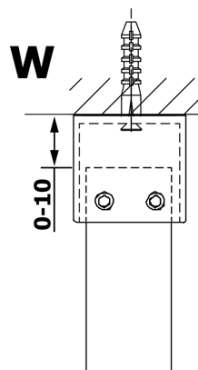

### Size

**Width:** 1300 mm

**Height:** 2000 mm

### Properties

**Glass colour:** Smoked glass

**Glass finish:** Coated glass

**Glass thickness:** 8 mm

**Weight / Piece:** 67.0 kg

**Packaging:** 1 Piece

**Warranty:** 3 years

Technical sheet

| MODEL  | A         |
|--------|-----------|
| GX1370 | 685-700   |
| GX1380 | 785-800   |
| GX1390 | 885-900   |
| GX1310 | 985-1000  |
| GX1311 | 1085-1100 |
| GX1312 | 1185-1200 |
| GX1313 | 1285-1300 |
| GX1314 | 1385-1400 |