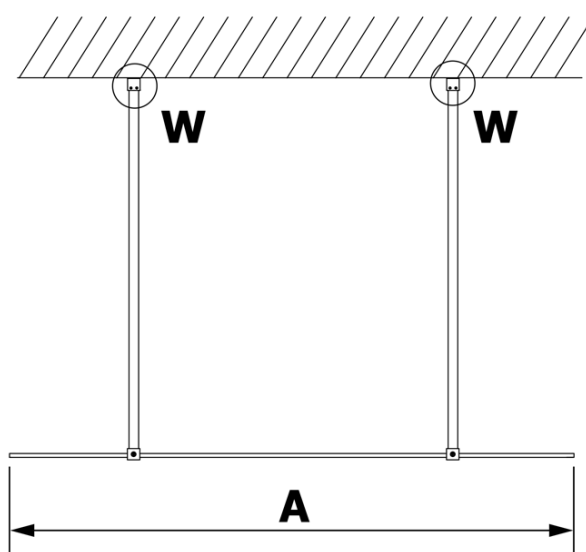

### Size

**Width:** 1200 mm  
**Height:** 2000 mm

### Properties

**Glass colour:** Smoked glass  
**Glass finish:** Coated glass  
**Glass thickness:** 8 mm  
**Weight / Piece:** 62.0 kg  
**Packaging:** 1 Piece  
**Warranty:** 3 years

Technical sheet

MODEL	A
GX1370	685-700
GX1380	785-800
GX1390	885-900
GX1310	985-1000
GX1311	1085-1100
GX1312	1185-1200
GX1313	1285-1300
GX1314	1385-1400