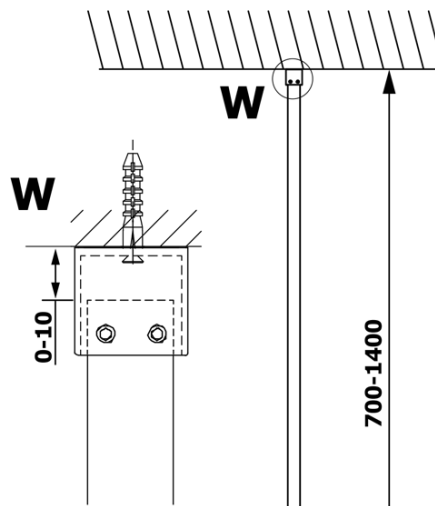

### Size

**Width:** 1200 mm  
**Height:** 2000 mm

### Properties

**Glass colour:** Smoked glass  
**Glass finish:** Coated glass  
**Glass thickness:** 8 mm  
**Weight / Piece:** 62.0 kg  
**Packaging:** 1 Piece  
**Warranty:** 3 years

Technical sheet

MODEL	A
GX1370	685-700
GX1380	785-800
GX1390	885-900
GX1310	985-1000
GX1311	1085-1100
GX1312	1185-1200
GX1313	1285-1300
GX1314	1385-1400