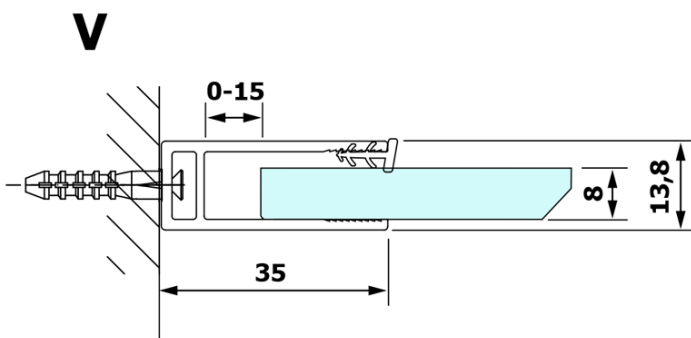

### Size

**Width:** 1200 mm  
**Height:** 2000 mm

### Properties

**Glass colour:** Smoked glass  
**Glass finish:** Coated glass  
**Glass thickness:** 8 mm  
**Weight / Piece:** 62.0 kg  
**Packaging:** 1 Piece  
**Warranty:** 3 years

Technical sheet

MODEL	A
GX1370	685-700
GX1380	785-800
GX1390	885-900
GX1310	985-1000
GX1311	1085-1100
GX1312	1185-1200
GX1313	1285-1300
GX1314	1385-1400