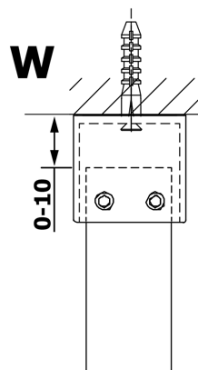

VARIO smoked glass 1200x2000mm

Order code: GX1312

Basic information

Brand: Gelco
Series: VARIO

Size

Width: 1200 mm
Height: 2000 mm

Properties

Glass colour: Smoked glass
Glass finish: Coated glass
Glass thickness: 8 mm
Weight / Piece: 62.0 kg
Packaging: 1 Piece
Warranty: 3 years

Technical sheet

MODEL	A
GX1370	685-700
GX1380	785-800
GX1390	885-900
GX1310	985-1000
GX1311	1085-1100
GX1312	1185-1200
GX1313	1285-1300
GX1314	1385-1400

MODEL	A
GX1370	679
GX1380	779
GX1390	879
GX1310	979
GX1311	1079
GX1312	1179
GX1313	1279
GX1314	1379