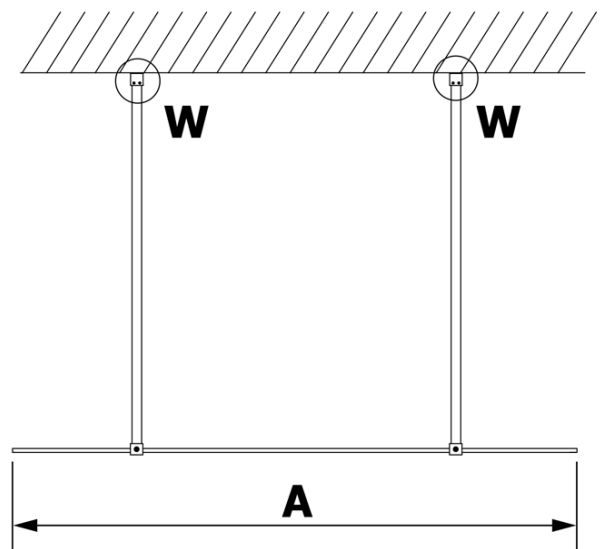

VARIO smoked glass 1200x2000mm

Order code: GX1312

Basic information

Brand: Gelco
Series: VARIO

Size

Width: 1200 mm
Height: 2000 mm

Properties

Glass colour: Smoked glass
Glass finish: Coated glass
Glass thickness: 8 mm
Weight / Piece: 62.0 kg
Packaging: 1 Piece
Warranty: 3 years

Technical sheet

MODEL	A
GX1370	685-700
GX1380	785-800
GX1390	885-900
GX1310	985-1000
GX1311	1085-1100
GX1312	1185-1200
GX1313	1285-1300
GX1314	1385-1400

MODEL	A
GX1370	679
GX1380	779
GX1390	879
GX1310	979
GX1311	1079
GX1312	1179
GX1313	1279
GX1314	1379