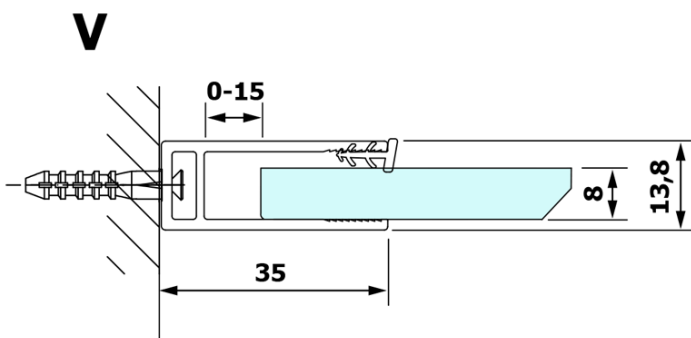

### Size

**Width:** 1100 mm  
**Height:** 2000 mm

### Properties

**Glass colour:** Smoked glass  
**Glass finish:** Coated glass  
**Glass thickness:** 8 mm  
**Weight / Piece:** 57.0 kg  
**Packaging:** 1 Piece  
**Warranty:** 3 years

Technical sheet

MODEL	A
GX1370	685-700
GX1380	785-800
GX1390	885-900
GX1310	985-1000
GX1311	1085-1100
GX1312	1185-1200
GX1313	1285-1300
GX1314	1385-1400