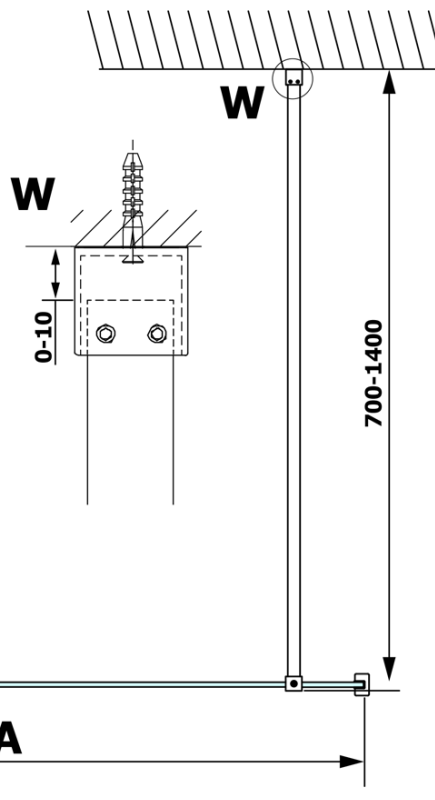

### Size

**Width:** 1100 mm  
**Height:** 2000 mm

### Properties

**Glass colour:** Smoked glass  
**Glass finish:** Coated glass  
**Glass thickness:** 8 mm  
**Weight / Piece:** 57.0 kg  
**Packaging:** 1 Piece  
**Warranty:** 3 years

Technical sheet

MODEL	A
GX1370	685-700
GX1380	785-800
GX1390	885-900
GX1310	985-1000
GX1311	1085-1100
GX1312	1185-1200
GX1313	1285-1300
GX1314	1385-1400