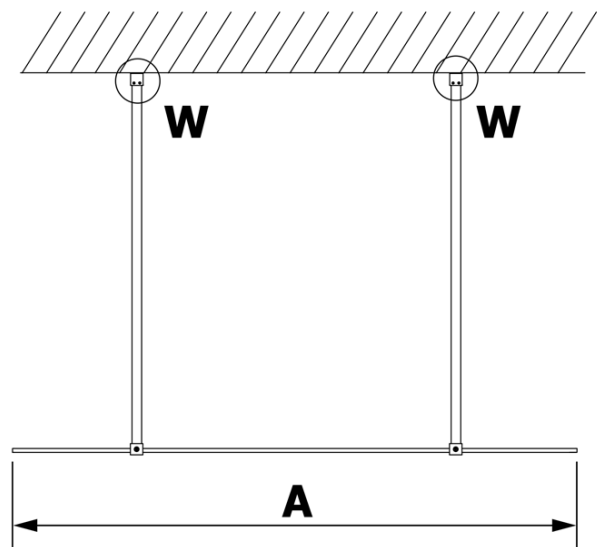

### Size

**Width:** 1100 mm  
**Height:** 2000 mm

### Properties

**Glass colour:** Smoked glass  
**Glass finish:** Coated glass  
**Glass thickness:** 8 mm  
**Weight / Piece:** 57.0 kg  
**Packaging:** 1 Piece  
**Warranty:** 3 years

Technical sheet

MODEL	A
GX1370	685-700
GX1380	785-800
GX1390	885-900
GX1310	985-1000
GX1311	1085-1100
GX1312	1185-1200
GX1313	1285-1300
GX1314	1385-1400