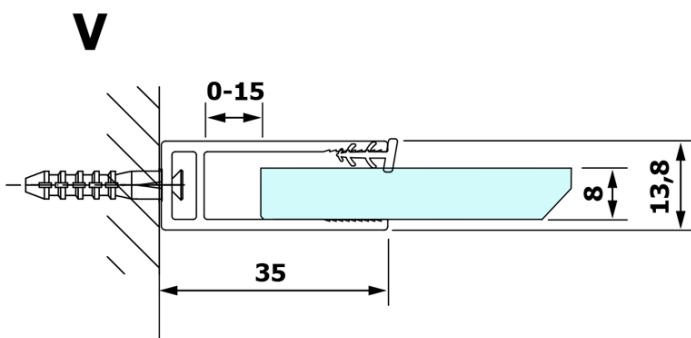

### Size

**Width:** 1100 mm  
**Height:** 2000 mm

### Properties

**Glass colour:** Smoked glass  
**Glass finish:** Coated glass  
**Glass thickness:** 8 mm  
**Weight / Piece:** 57.0 kg  
**Packaging:** 1 Piece  
**Warranty:** 3 years

Technical sheet

| MODEL  | A         |
|--------|-----------|
| GX1370 | 685-700   |
| GX1380 | 785-800   |
| GX1390 | 885-900   |
| GX1310 | 985-1000  |
| GX1311 | 1085-1100 |
| GX1312 | 1185-1200 |
| GX1313 | 1285-1300 |
| GX1314 | 1385-1400 |