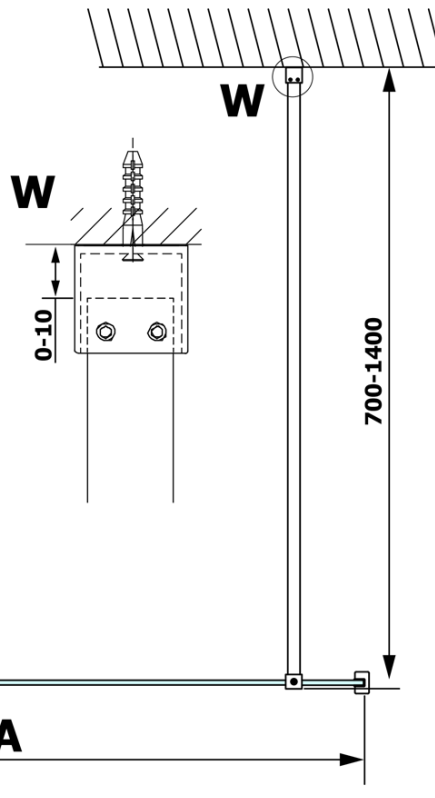

### Size

**Width:** 1100 mm  
**Height:** 2000 mm

### Properties

**Glass colour:** Smoked glass  
**Glass finish:** Coated glass  
**Glass thickness:** 8 mm  
**Weight / Piece:** 57.0 kg  
**Packaging:** 1 Piece  
**Warranty:** 3 years

Technical sheet

| MODEL  | A         |
|--------|-----------|
| GX1370 | 685-700   |
| GX1380 | 785-800   |
| GX1390 | 885-900   |
| GX1310 | 985-1000  |
| GX1311 | 1085-1100 |
| GX1312 | 1185-1200 |
| GX1313 | 1285-1300 |
| GX1314 | 1385-1400 |