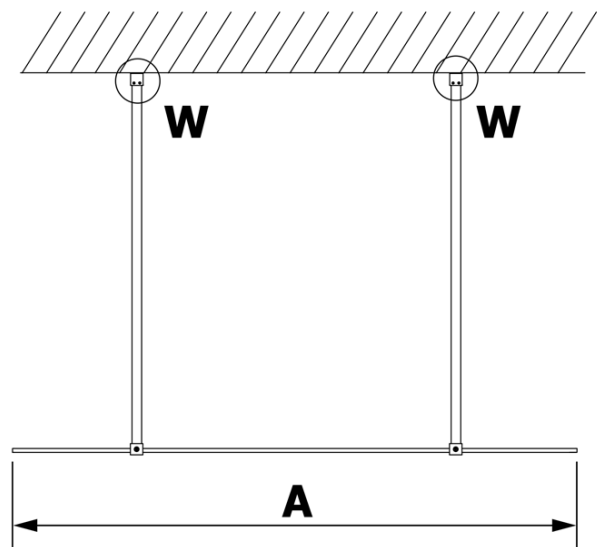

### Size

**Width:** 1100 mm  
**Height:** 2000 mm

### Properties

**Glass colour:** Smoked glass  
**Glass finish:** Coated glass  
**Glass thickness:** 8 mm  
**Weight / Piece:** 57.0 kg  
**Packaging:** 1 Piece  
**Warranty:** 3 years

Technical sheet

| MODEL  | A         |
|--------|-----------|
| GX1370 | 685-700   |
| GX1380 | 785-800   |
| GX1390 | 885-900   |
| GX1310 | 985-1000  |
| GX1311 | 1085-1100 |
| GX1312 | 1185-1200 |
| GX1313 | 1285-1300 |
| GX1314 | 1385-1400 |