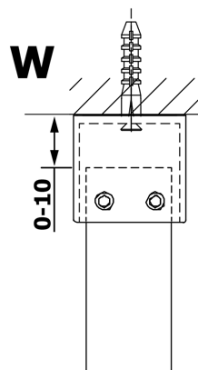

### Size

**Width:** 1100 mm  
**Height:** 2000 mm

### Properties

**Glass colour:** Smoked glass  
**Glass finish:** Coated glass  
**Glass thickness:** 8 mm  
**Weight / Piece:** 57.0 kg  
**Packaging:** 1 Piece  
**Warranty:** 3 years

Technical sheet

| MODEL  | A         |
|--------|-----------|
| GX1370 | 685-700   |
| GX1380 | 785-800   |
| GX1390 | 885-900   |
| GX1310 | 985-1000  |
| GX1311 | 1085-1100 |
| GX1312 | 1185-1200 |
| GX1313 | 1285-1300 |
| GX1314 | 1385-1400 |