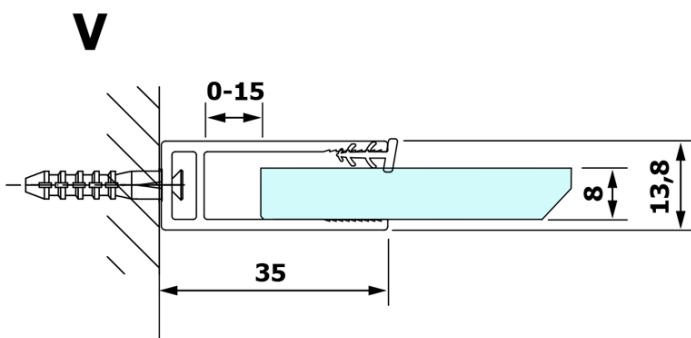

VARIO smoked glass 1100x2000mm

Order code: GX1311

Basic information

Brand: Gelco
Series: VARIO

Size

Width: 1100 mm
Height: 2000 mm

Properties

Glass colour: Smoked glass
Glass finish: Coated glass
Glass thickness: 8 mm
Weight / Piece: 57.0 kg
Packaging: 1 Piece
Warranty: 3 years

Technical sheet

MODEL	A
GX1370	685-700
GX1380	785-800
GX1390	885-900
GX1310	985-1000
GX1311	1085-1100
GX1312	1185-1200
GX1313	1285-1300
GX1314	1385-1400

MODEL	A
GX1370	679
GX1380	779
GX1390	879
GX1310	979
GX1311	1079
GX1312	1179
GX1313	1279
GX1314	1379