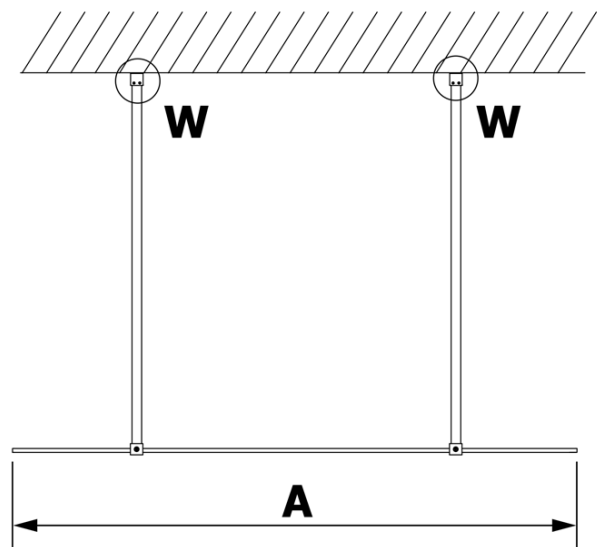

VARIO smoked glass 1100x2000mm

Order code: GX1311

Basic information

Brand: Gelco
Series: VARIO

Size

Width: 1100 mm
Height: 2000 mm

Properties

Glass colour: Smoked glass
Glass finish: Coated glass
Glass thickness: 8 mm
Weight / Piece: 57.0 kg
Packaging: 1 Piece
Warranty: 3 years

Technical sheet

MODEL	A
GX1370	685-700
GX1380	785-800
GX1390	885-900
GX1310	985-1000
GX1311	1085-1100
GX1312	1185-1200
GX1313	1285-1300
GX1314	1385-1400

MODEL	A
GX1370	679
GX1380	779
GX1390	879
GX1310	979
GX1311	1079
GX1312	1179
GX1313	1279
GX1314	1379