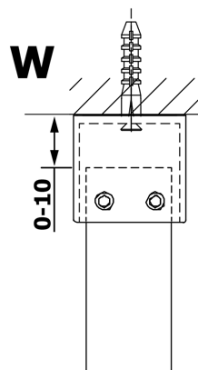

VARIO smoked glass 1100x2000mm

Order code: GX1311

Basic information

Brand: Gelco
Series: VARIO

Size

Width: 1100 mm
Height: 2000 mm

Properties

Glass colour: Smoked glass
Glass finish: Coated glass
Glass thickness: 8 mm
Weight / Piece: 57.0 kg
Packaging: 1 Piece
Warranty: 3 years

Technical sheet

MODEL	A
GX1370	685-700
GX1380	785-800
GX1390	885-900
GX1310	985-1000
GX1311	1085-1100
GX1312	1185-1200
GX1313	1285-1300
GX1314	1385-1400

MODEL	A
GX1370	679
GX1380	779
GX1390	879
GX1310	979
GX1311	1079
GX1312	1179
GX1313	1279
GX1314	1379