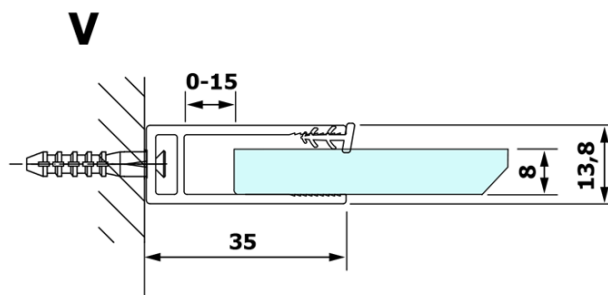

VARIO smoked glass 1000x2000mm

Order code: GX1310

Basic information

Brand: Gelco
Series: VARIO

Size

Width: 1000 mm
Height: 2000 mm

Properties

Glass colour: Smoked glass
Glass finish: Coated glass
Glass thickness: 8 mm
Weight / Piece: 43.0 kg
Packaging: 1 Piece
Warranty: 3 years

Technical sheet

MODEL	A
GX1370	685-700
GX1380	785-800
GX1390	885-900
GX1310	985-1000

MODEL	A
GX1370	685-700
GX1380	785-800
GX1390	885-900
GX1310	985-1000
GX1311	1085-1100
GX1312	1185-1200
GX1313	1285-1300
GX1314	1385-1400