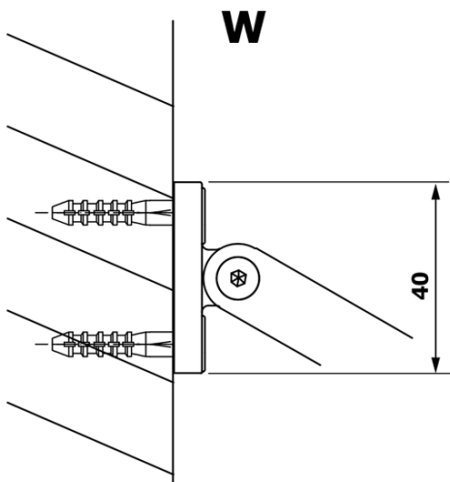

VARIO smoked glass 1000x2000mm

Order code: GX1310

Basic information

Brand: Gelco
Series: VARIO

Size

Width: 1000 mm
Height: 2000 mm

Properties

Glass colour: Smoked glass
Glass finish: Coated glass
Glass thickness: 8 mm
Weight / Piece: 43.0 kg
Packaging: 1 Piece
Warranty: 3 years

Technical sheet

MODEL	A
GX1370	685-700
GX1380	785-800
GX1390	885-900
GX1310	985-1000

MODEL	A
GX1370	685-700
GX1380	785-800
GX1390	885-900
GX1310	985-1000
GX1311	1085-1100
GX1312	1185-1200
GX1313	1285-1300
GX1314	1385-1400