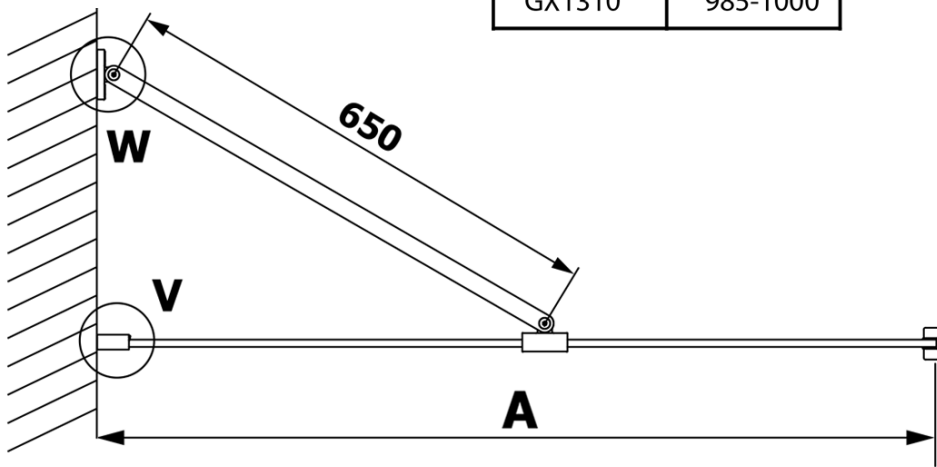

VARIO smoked glass 1000x2000mm

Order code: GX1310

Basic information

Brand: Gelco
Series: VARIO

Size

Width: 1000 mm
Height: 2000 mm

Properties

Glass colour: Smoked glass
Glass finish: Coated glass
Glass thickness: 8 mm
Weight / Piece: 43.0 kg
Packaging: 1 Piece
Warranty: 3 years

Technical sheet

MODEL	A
GX1370	685-700
GX1380	785-800
GX1390	885-900
GX1310	985-1000

MODEL	A
GX1370	685-700
GX1380	785-800
GX1390	885-900
GX1310	985-1000
GX1311	1085-1100
GX1312	1185-1200
GX1313	1285-1300
GX1314	1385-1400