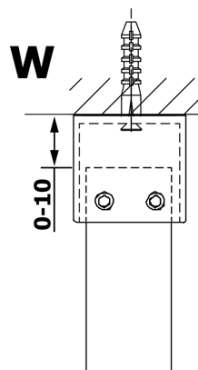

VARIO smoked glass 1000x2000mm

Order code: GX1310

Basic information

Brand: Gelco
Series: VARIO

Size

Width: 1000 mm
Height: 2000 mm

Properties

Glass colour: Smoked glass
Glass finish: Coated glass
Glass thickness: 8 mm
Weight / Piece: 43.0 kg
Packaging: 1 Piece
Warranty: 3 years

Technical sheet

MODEL	A
GX1370	685-700
GX1380	785-800
GX1390	885-900
GX1310	985-1000

MODEL	A
GX1370	685-700
GX1380	785-800
GX1390	885-900
GX1310	985-1000
GX1311	1085-1100
GX1312	1185-1200
GX1313	1285-1300
GX1314	1385-1400

MODEL	A
GX1370	679
GX1380	779
GX1390	879
GX1310	979
GX1311	1079
GX1312	1179
GX1313	1279
GX1314	1379