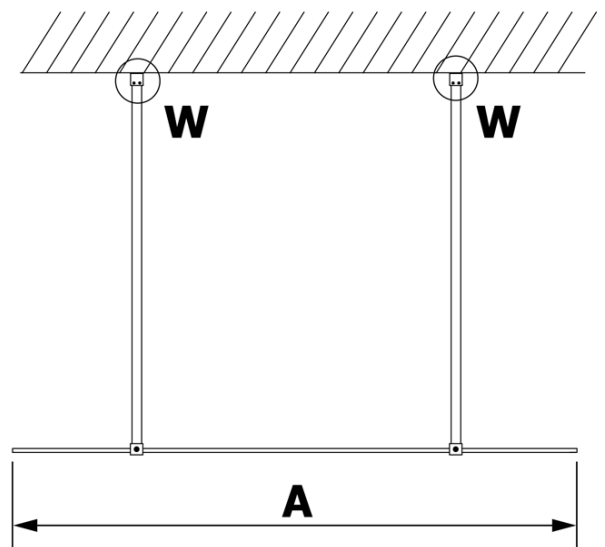

VARIO smoked glass 1000x2000mm

Order code: GX1310

Basic information

Brand: Gelco
Series: VARIO

Size

Width: 1000 mm
Height: 2000 mm

Properties

Glass colour: Smoked glass
Glass finish: Coated glass
Glass thickness: 8 mm
Weight / Piece: 43.0 kg
Packaging: 1 Piece
Warranty: 3 years

Technical sheet

MODEL	A
GX1370	685-700
GX1380	785-800
GX1390	885-900
GX1310	985-1000

MODEL	A
GX1370	685-700
GX1380	785-800
GX1390	885-900
GX1310	985-1000
GX1311	1085-1100
GX1312	1185-1200
GX1313	1285-1300
GX1314	1385-1400

MODEL	A
GX1370	679
GX1380	779
GX1390	879
GX1310	979
GX1311	1079
GX1312	1179
GX1313	1279
GX1314	1379