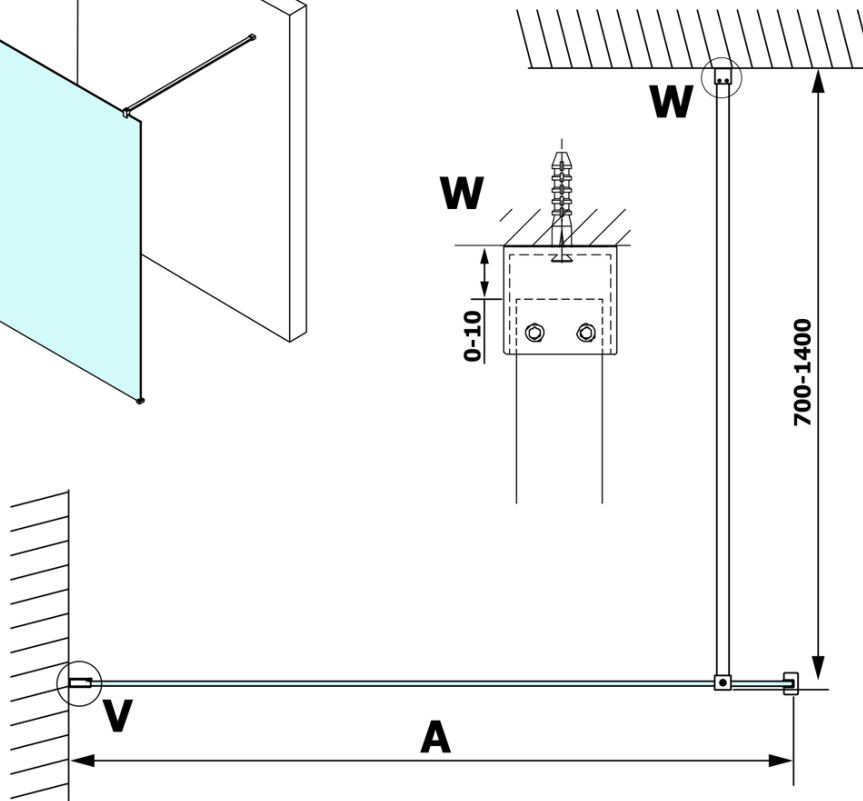

VARIO smoked glass 1000x2000mm

Order code: GX1310

Basic information

Brand: Gelco
Series: VARIO

Size

Width: 1000 mm
Height: 2000 mm

Properties

Glass colour: Smoked glass
Glass finish: Coated glass
Glass thickness: 8 mm
Weight / Piece: 43.0 kg
Packaging: 1 Piece
Warranty: 3 years

Technical sheet

MODEL	A
GX1370	685-700
GX1380	785-800
GX1390	885-900
GX1310	985-1000

MODEL	A
GX1370	685-700
GX1380	785-800
GX1390	885-900
GX1310	985-1000
GX1311	1085-1100
GX1312	1185-1200
GX1313	1285-1300
GX1314	1385-1400