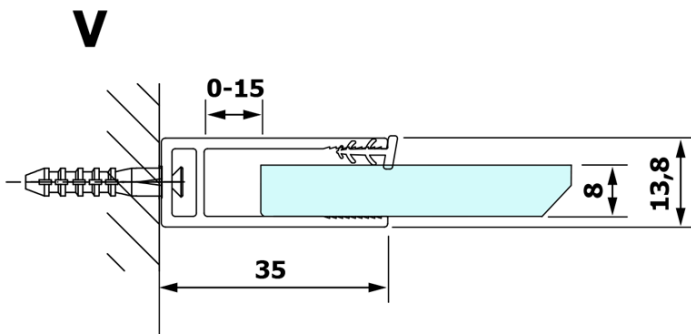

VARIO smoked glass 1000x2000mm

Order code: GX1310

Basic information

Brand: Gelco
Series: VARIO

Size

Width: 1000 mm
Height: 2000 mm

Properties

Glass colour: Smoked glass
Glass finish: Coated glass
Glass thickness: 8 mm
Weight / Piece: 43.0 kg
Packaging: 1 Piece
Warranty: 3 years

Technical sheet

MODEL	A
GX1370	685-700
GX1380	785-800
GX1390	885-900
GX1310	985-1000

MODEL	A
GX1370	685-700
GX1380	785-800
GX1390	885-900
GX1310	985-1000
GX1311	1085-1100
GX1312	1185-1200
GX1313	1285-1300
GX1314	1385-1400