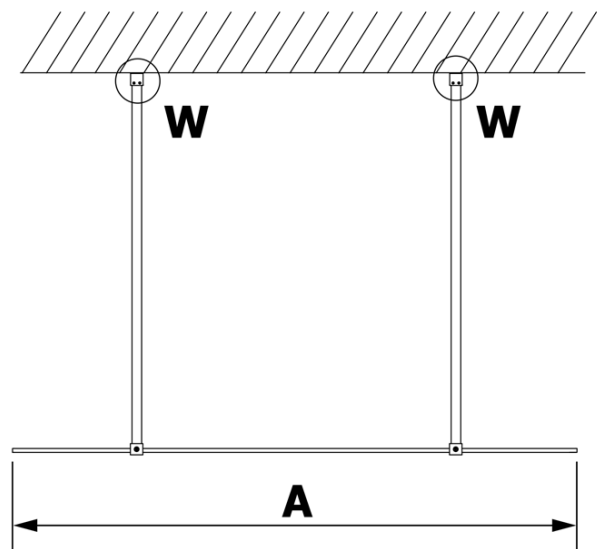

VARIO smoked glass 1000x2000mm

Order code: GX1310

Basic information

Brand: Gelco

Series: VARIO

Size

Width: 1000 mm

Height: 2000 mm

Properties

Glass colour: Smoked glass

Glass finish: Coated glass

Glass thickness: 8 mm

Weight / Piece: 43.0 kg

Packaging: 1 Piece

Warranty: 3 years

Technical sheet

MODEL	A
GX1370	685-700
GX1380	785-800
GX1390	885-900
GX1310	985-1000

MODEL	A
GX1370	685-700
GX1380	785-800
GX1390	885-900
GX1310	985-1000
GX1311	1085-1100
GX1312	1185-1200
GX1313	1285-1300
GX1314	1385-1400