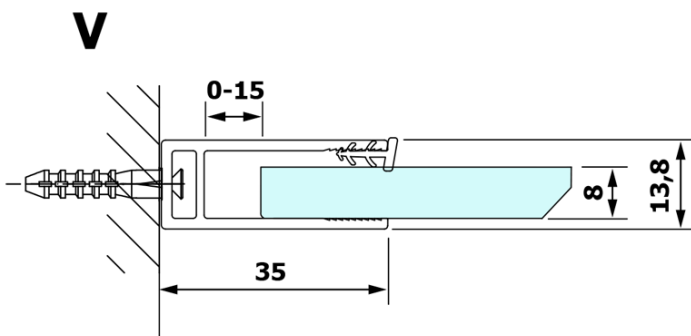

## Size

**Width:** 900 mm

**Height:** 2000 mm

## Properties

**Glass colour:** Smoked glass

**Glass finish:** Coated glass

**Glass thickness:** 8 mm

**Weight / Piece:** 40.0 kg

**Packaging:** 1 Piece

**Warranty:** 3 years

Technical sheet

MODEL	A
GX1370	685-700
GX1380	785-800
GX1390	885-900
GX1310	985-1000

MODEL	A
GX1370	685-700
GX1380	785-800
GX1390	885-900
GX1310	985-1000
GX1311	1085-1100
GX1312	1185-1200
GX1313	1285-1300
GX1314	1385-1400