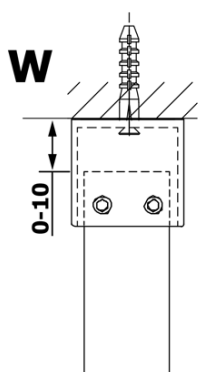

## Size

**Width:** 900 mm

**Height:** 2000 mm

## Properties

**Glass colour:** Smoked glass

**Glass finish:** Coated glass

**Glass thickness:** 8 mm

**Weight / Piece:** 40.0 kg

**Packaging:** 1 Piece

**Warranty:** 3 years

Technical sheet

MODEL	A
GX1370	685-700
GX1380	785-800
GX1390	885-900
GX1310	985-1000

MODEL	A
GX1370	685-700
GX1380	785-800
GX1390	885-900
GX1310	985-1000
GX1311	1085-1100
GX1312	1185-1200
GX1313	1285-1300
GX1314	1385-1400