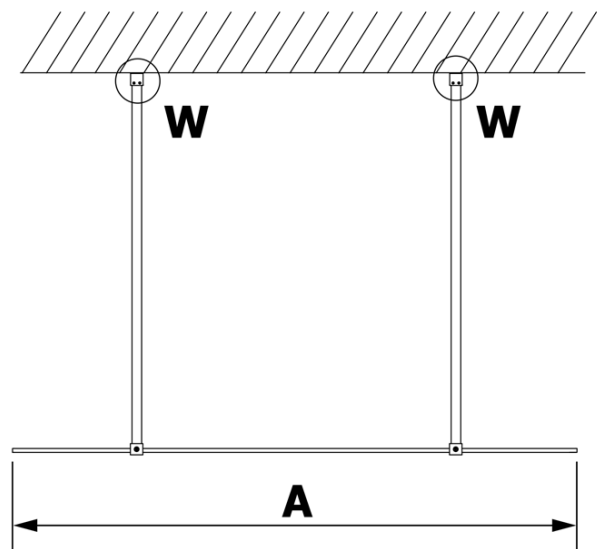

VARIO smoked glass 900x2000mm

Order code: GX1390

Basic information

Brand: Gelco

Series: VARIO

Size

Width: 900 mm

Height: 2000 mm

Properties

Glass colour: Smoked glass

Glass finish: Coated glass

Glass thickness: 8 mm

Weight / Piece: 40.0 kg

Packaging: 1 Piece

Warranty: 3 years

Technical sheet

MODEL	A
GX1370	685-700
GX1380	785-800
GX1390	885-900
GX1310	985-1000

MODEL	A
GX1370	685-700
GX1380	785-800
GX1390	885-900
GX1310	985-1000
GX1311	1085-1100
GX1312	1185-1200
GX1313	1285-1300
GX1314	1385-1400