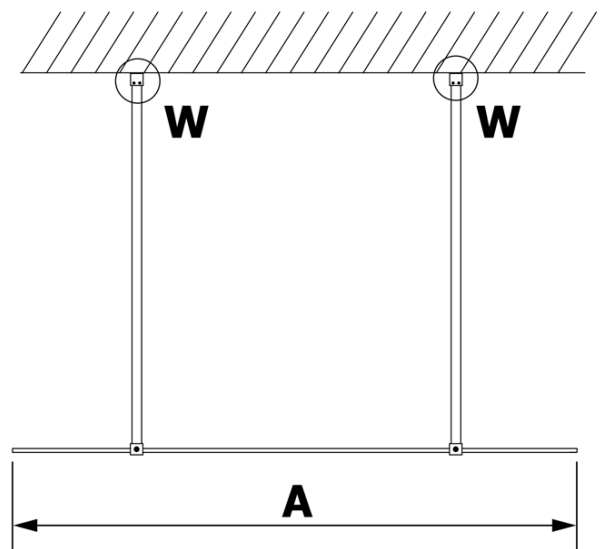

## Size

**Width:** 900 mm

**Height:** 2000 mm

## Properties

**Glass colour:** Smoked glass

**Glass finish:** Coated glass

**Glass thickness:** 8 mm

**Weight / Piece:** 40.0 kg

**Packaging:** 1 Piece

**Warranty:** 3 years

Technical sheet

MODEL	A
GX1370	685-700
GX1380	785-800
GX1390	885-900
GX1310	985-1000

MODEL	A
GX1370	685-700
GX1380	785-800
GX1390	885-900
GX1310	985-1000
GX1311	1085-1100
GX1312	1185-1200
GX1313	1285-1300
GX1314	1385-1400