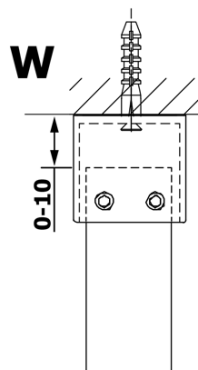

## Size

**Width:** 900 mm

**Height:** 2000 mm

## Properties

**Glass colour:** Smoked glass

**Glass finish:** Coated glass

**Glass thickness:** 8 mm

**Weight / Piece:** 40.0 kg

**Packaging:** 1 Piece

**Warranty:** 3 years

Technical sheet

MODEL	A
GX1370	685-700
GX1380	785-800
GX1390	885-900
GX1310	985-1000

MODEL	A
GX1370	685-700
GX1380	785-800
GX1390	885-900
GX1310	985-1000
GX1311	1085-1100
GX1312	1185-1200
GX1313	1285-1300
GX1314	1385-1400