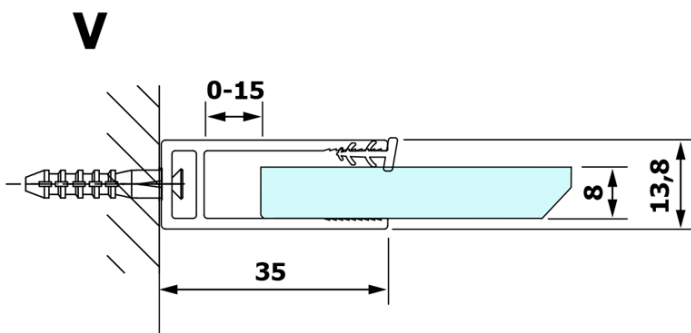

## Size

**Width:** 900 mm

**Height:** 2000 mm

## Properties

**Glass colour:** Smoked glass

**Glass finish:** Coated glass

**Glass thickness:** 8 mm

**Weight / Piece:** 40.0 kg

**Packaging:** 1 Piece

**Warranty:** 3 years

Technical sheet

MODEL	A
GX1370	685-700
GX1380	785-800
GX1390	885-900
GX1310	985-1000

MODEL	A
GX1370	685-700
GX1380	785-800
GX1390	885-900
GX1310	985-1000
GX1311	1085-1100
GX1312	1185-1200
GX1313	1285-1300
GX1314	1385-1400