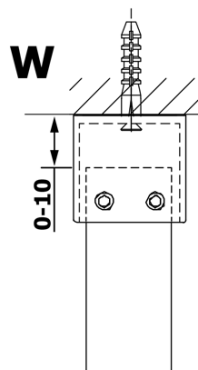

### Size

**Width:** 900 mm

**Height:** 2000 mm

### Properties

**Glass colour:** Smoked glass

**Glass finish:** Coated glass

**Glass thickness:** 8 mm

**Weight / Piece:** 40.0 kg

**Packaging:** 1 Piece

**Warranty:** 3 years

Technical sheet

MODEL	A
GX1370	685-700
GX1380	785-800
GX1390	885-900
GX1310	985-1000

MODEL	A
GX1370	685-700
GX1380	785-800
GX1390	885-900
GX1310	985-1000
GX1311	1085-1100
GX1312	1185-1200
GX1313	1285-1300
GX1314	1385-1400