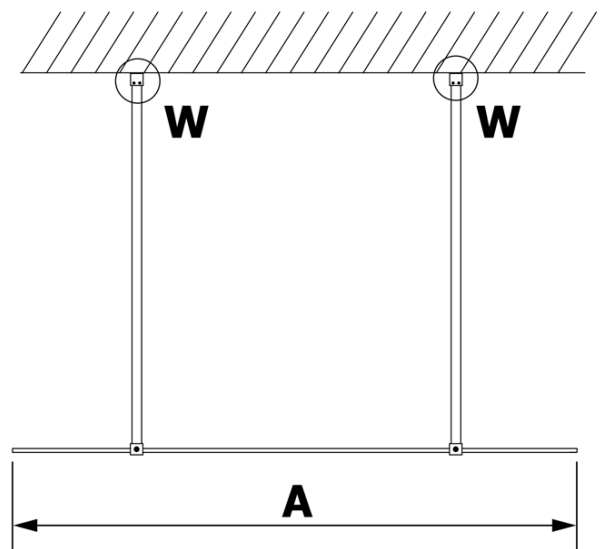

### Size

**Width:** 900 mm

**Height:** 2000 mm

### Properties

**Glass colour:** Smoked glass

**Glass finish:** Coated glass

**Glass thickness:** 8 mm

**Weight / Piece:** 40.0 kg

**Packaging:** 1 Piece

**Warranty:** 3 years

Technical sheet

MODEL	A
GX1370	685-700
GX1380	785-800
GX1390	885-900
GX1310	985-1000

MODEL	A
GX1370	685-700
GX1380	785-800
GX1390	885-900
GX1310	985-1000
GX1311	1085-1100
GX1312	1185-1200
GX1313	1285-1300
GX1314	1385-1400