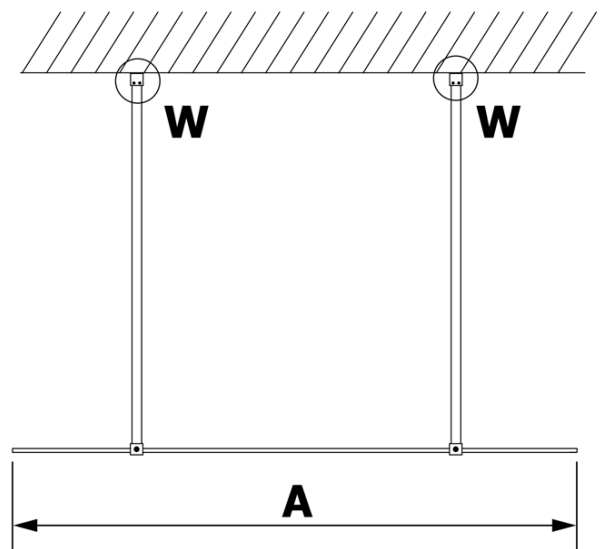

Order code: GX1380

Basic information

Brand: Gelco
Series: VARIO

Size

Width: 800 mm
Height: 2000 mm

Properties

Glass colour: Smoked glass
Glass finish: Coated glass
Glass thickness: 8 mm
Weight / Piece: 33.0 kg
Packaging: 1 Piece
Warranty: 3 years

Technical sheet

MODEL	A
GX1370	685-700
GX1380	785-800
GX1390	885-900
GX1310	985-1000

MODEL	A
GX1370	685-700
GX1380	785-800
GX1390	885-900
GX1310	985-1000
GX1311	1085-1100
GX1312	1185-1200
GX1313	1285-1300
GX1314	1385-1400

MODEL	A
GX1370	679
GX1380	779
GX1390	879
GX1310	979
GX1311	1079
GX1312	1179
GX1313	1279
GX1314	1379