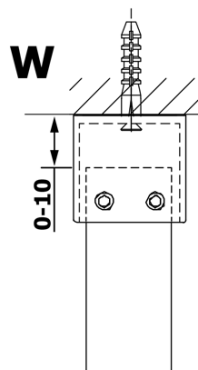

Order code: GX1380

Basic information

Brand: Gelco
Series: VARIO

Size

Width: 800 mm
Height: 2000 mm

Properties

Glass colour: Smoked glass
Glass finish: Coated glass
Glass thickness: 8 mm
Weight / Piece: 33.0 kg
Packaging: 1 Piece
Warranty: 3 years

Technical sheet

MODEL	A
GX1370	685-700
GX1380	785-800
GX1390	885-900
GX1310	985-1000

MODEL	A
GX1370	685-700
GX1380	785-800
GX1390	885-900
GX1310	985-1000
GX1311	1085-1100
GX1312	1185-1200
GX1313	1285-1300
GX1314	1385-1400

MODEL	A
GX1370	679
GX1380	779
GX1390	879
GX1310	979
GX1311	1079
GX1312	1179
GX1313	1279
GX1314	1379