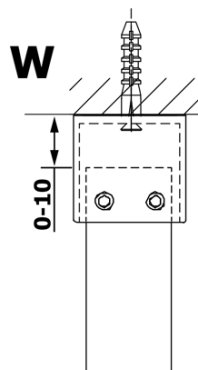

Order code: GX1380

Basic information

Brand: Gelco

Series: VARIO

Size

Width: 800 mm

Height: 2000 mm

Properties

Glass colour: Smoked glass

Glass finish: Coated glass

Glass thickness: 8 mm

Weight / Piece: 33.0 kg

Packaging: 1 Piece

Warranty: 3 years

Technical sheet

MODEL	A
GX1370	685-700
GX1380	785-800
GX1390	885-900
GX1310	985-1000

MODEL	A
GX1370	685-700
GX1380	785-800
GX1390	885-900
GX1310	985-1000
GX1311	1085-1100
GX1312	1185-1200
GX1313	1285-1300
GX1314	1385-1400

MODEL	A
GX1370	679
GX1380	779
GX1390	879
GX1310	979
GX1311	1079
GX1312	1179
GX1313	1279
GX1314	1379