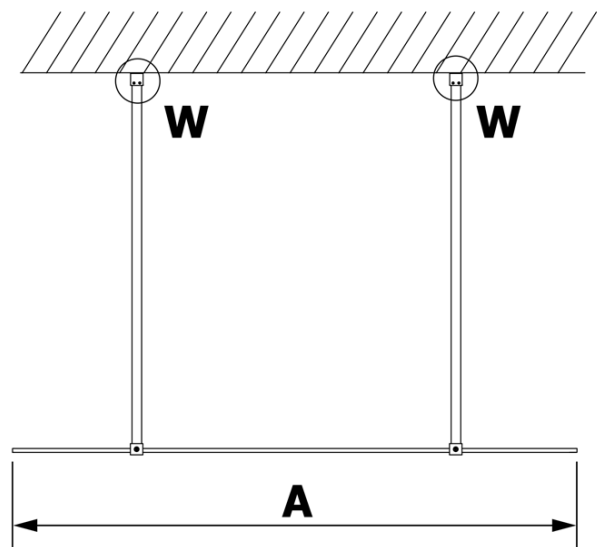

Order code: GX1380

Basic information

Brand: Gelco

Series: VARIO

Size

Width: 800 mm

Height: 2000 mm

Properties

Glass colour: Smoked glass

Glass finish: Coated glass

Glass thickness: 8 mm

Weight / Piece: 33.0 kg

Packaging: 1 Piece

Warranty: 3 years

Technical sheet

MODEL	A
GX1370	685-700
GX1380	785-800
GX1390	885-900
GX1310	985-1000

MODEL	A
GX1370	685-700
GX1380	785-800
GX1390	885-900
GX1310	985-1000
GX1311	1085-1100
GX1312	1185-1200
GX1313	1285-1300
GX1314	1385-1400

MODEL	A
GX1370	679
GX1380	779
GX1390	879
GX1310	979
GX1311	1079
GX1312	1179
GX1313	1279
GX1314	1379