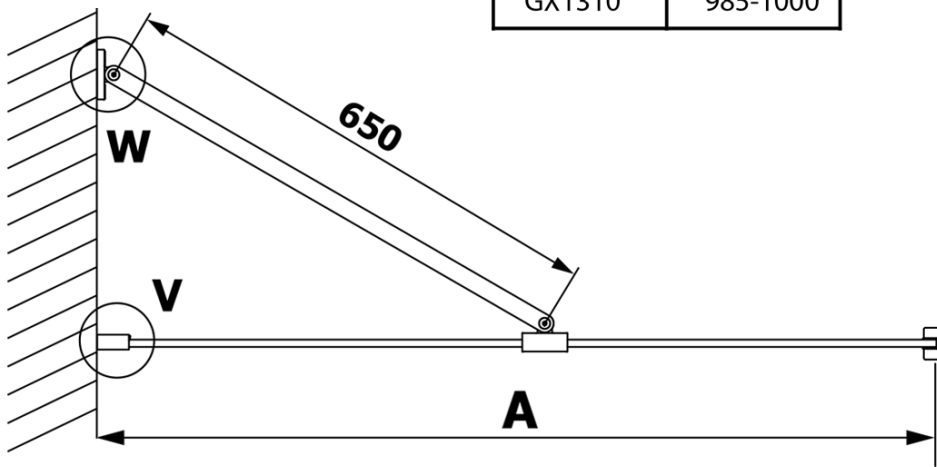

Order code: GX1380

Basic information

Brand: Gelco

Series: VARIO

Size

Width: 800 mm

Height: 2000 mm

Properties

Glass colour: Smoked glass

Glass finish: Coated glass

Glass thickness: 8 mm

Weight / Piece: 33.0 kg

Packaging: 1 Piece

Warranty: 3 years

Technical sheet

MODEL	A
GX1370	685-700
GX1380	785-800
GX1390	885-900
GX1310	985-1000

MODEL	A
GX1370	685-700
GX1380	785-800
GX1390	885-900
GX1310	985-1000
GX1311	1085-1100
GX1312	1185-1200
GX1313	1285-1300
GX1314	1385-1400

MODEL	A
GX1370	679
GX1380	779
GX1390	879
GX1310	979
GX1311	1079
GX1312	1179
GX1313	1279
GX1314	1379