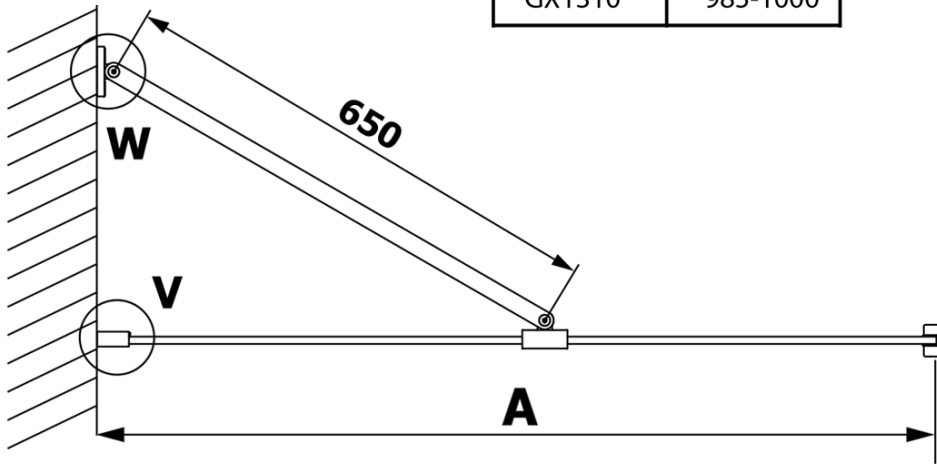

VARIO smoked glass 800x2000mm

Order code: GX1380

Basic information

Brand: Gelco

Series: VARIO

Size

Width: 800 mm

Height: 2000 mm

Properties

Glass colour: Smoked glass

Glass finish: Coated glass

Glass thickness: 8 mm

Weight / Piece: 33.0 kg

Packaging: 1 Piece

Warranty: 3 years

Technical sheet

MODEL	A
GX1370	685-700
GX1380	785-800
GX1390	885-900
GX1310	985-1000

MODEL	A
GX1370	685-700
GX1380	785-800
GX1390	885-900
GX1310	985-1000
GX1311	1085-1100
GX1312	1185-1200
GX1313	1285-1300
GX1314	1385-1400