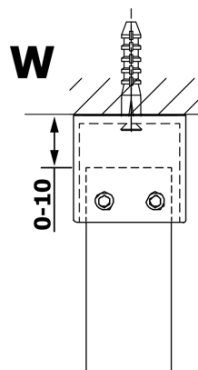

Order code: GX1370

Basic information

Brand: Gelco
Series: VARIO

Size

Width: 700 mm
Height: 2000 mm

Properties

Glass colour: Smoked glass
Glass finish: Coated glass
Glass thickness: 8 mm
Weight / Piece: 28.0 kg
Packaging: 1 Piece
Warranty: 3 years

Technical sheet

MODEL	A
GX1370	685-700
GX1380	785-800
GX1390	885-900
GX1310	985-1000

MODEL	A
GX1370	685-700
GX1380	785-800
GX1390	885-900
GX1310	985-1000
GX1311	1085-1100
GX1312	1185-1200
GX1313	1285-1300
GX1314	1385-1400

MODEL	A
GX1370	679
GX1380	779
GX1390	879
GX1310	979
GX1311	1079
GX1312	1179
GX1313	1279
GX1314	1379