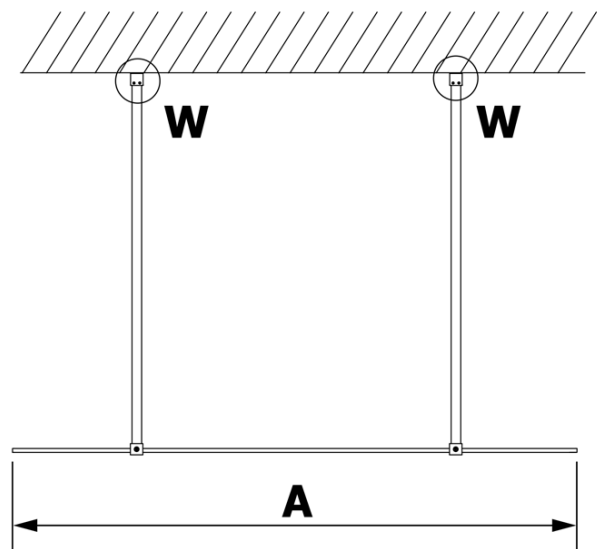

Order code: GX1370

Basic information

Brand: Gelco
Series: VARIO

Size

Width: 700 mm
Height: 2000 mm

Properties

Glass colour: Smoked glass
Glass finish: Coated glass
Glass thickness: 8 mm
Weight / Piece: 28.0 kg
Packaging: 1 Piece
Warranty: 3 years

Technical sheet

MODEL	A
GX1370	685-700
GX1380	785-800
GX1390	885-900
GX1310	985-1000

MODEL	A
GX1370	685-700
GX1380	785-800
GX1390	885-900
GX1310	985-1000
GX1311	1085-1100
GX1312	1185-1200
GX1313	1285-1300
GX1314	1385-1400

MODEL	A
GX1370	679
GX1380	779
GX1390	879
GX1310	979
GX1311	1079
GX1312	1179
GX1313	1279
GX1314	1379