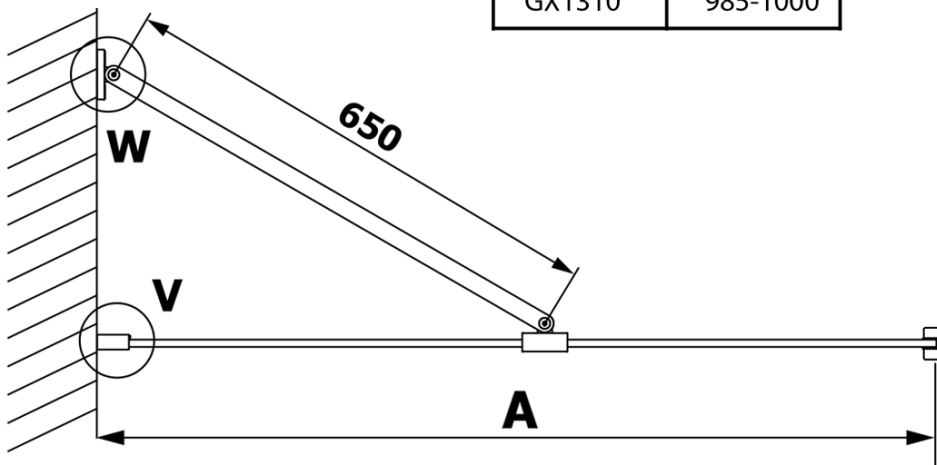

Technical sheet

MODEL	A
GX1370	685-700
GX1380	785-800
GX1390	885-900
GX1310	985-1000