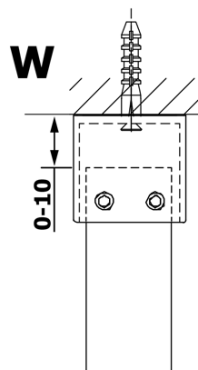

## Size

**Width:** 700 mm

**Height:** 2000 mm

## Properties

**Glass colour:** Smoked glass

**Glass finish:** Coated glass

**Glass thickness:** 8 mm

**Weight / Piece:** 28.0 kg

**Packaging:** 1 Piece

**Warranty:** 3 years

Technical sheet

MODEL	A
GX1370	685-700
GX1380	785-800
GX1390	885-900
GX1310	985-1000

MODEL	A
GX1370	685-700
GX1380	785-800
GX1390	885-900
GX1310	985-1000
GX1311	1085-1100
GX1312	1185-1200
GX1313	1285-1300
GX1314	1385-1400