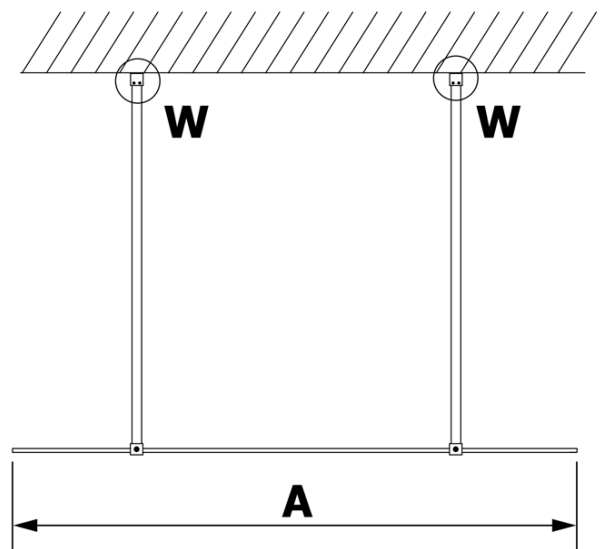

## Size

**Width:** 700 mm

**Height:** 2000 mm

## Properties

**Glass colour:** Smoked glass

**Glass finish:** Coated glass

**Glass thickness:** 8 mm

**Weight / Piece:** 28.0 kg

**Packaging:** 1 Piece

**Warranty:** 3 years

Technical sheet

MODEL	A
GX1370	685-700
GX1380	785-800
GX1390	885-900
GX1310	985-1000

MODEL	A
GX1370	685-700
GX1380	785-800
GX1390	885-900
GX1310	985-1000
GX1311	1085-1100
GX1312	1185-1200
GX1313	1285-1300
GX1314	1385-1400