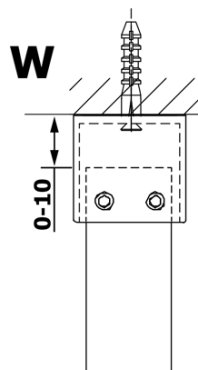

## Size

**Width:** 700 mm

**Height:** 2000 mm

## Properties

**Glass colour:** Smoked glass

**Glass finish:** Coated glass

**Glass thickness:** 8 mm

**Weight / Piece:** 28.0 kg

**Packaging:** 1 Piece

**Warranty:** 3 years

Technical sheet

| MODEL  | A        |
|--------|----------|
| GX1370 | 685-700  |
| GX1380 | 785-800  |
| GX1390 | 885-900  |
| GX1310 | 985-1000 |

| MODEL  | A         |
|--------|-----------|
| GX1370 | 685-700   |
| GX1380 | 785-800   |
| GX1390 | 885-900   |
| GX1310 | 985-1000  |
| GX1311 | 1085-1100 |
| GX1312 | 1185-1200 |
| GX1313 | 1285-1300 |
| GX1314 | 1385-1400 |