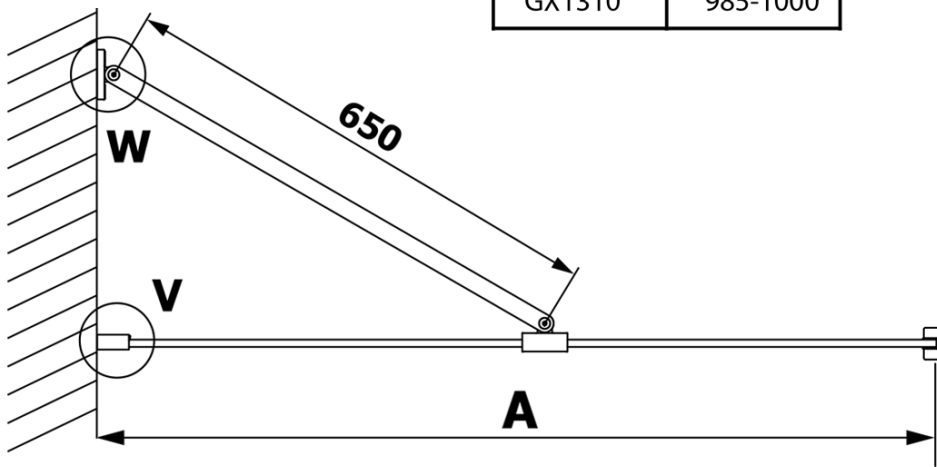

## Size

**Width:** 700 mm

**Height:** 2000 mm

## Properties

**Glass colour:** Smoked glass

**Glass finish:** Coated glass

**Glass thickness:** 8 mm

**Weight / Piece:** 28.0 kg

**Packaging:** 1 Piece

**Warranty:** 3 years

Technical sheet

| MODEL  | A        |
|--------|----------|
| GX1370 | 685-700  |
| GX1380 | 785-800  |
| GX1390 | 885-900  |
| GX1310 | 985-1000 |

| MODEL  | A         |
|--------|-----------|
| GX1370 | 685-700   |
| GX1380 | 785-800   |
| GX1390 | 885-900   |
| GX1310 | 985-1000  |
| GX1311 | 1085-1100 |
| GX1312 | 1185-1200 |
| GX1313 | 1285-1300 |
| GX1314 | 1385-1400 |