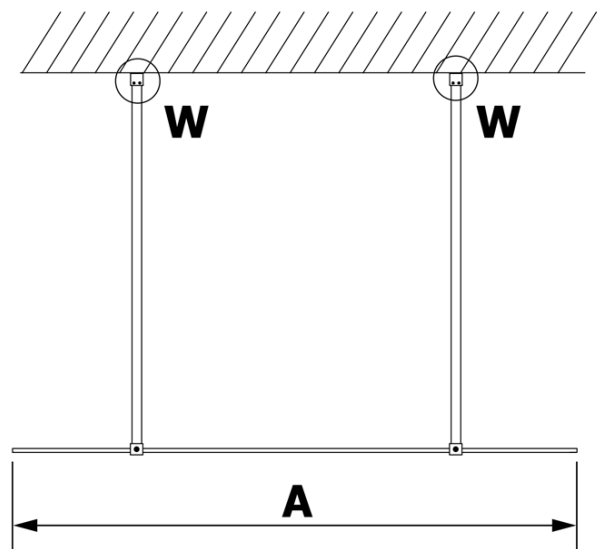

## Size

**Width:** 700 mm

**Height:** 2000 mm

## Properties

**Glass colour:** Smoked glass

**Glass finish:** Coated glass

**Glass thickness:** 8 mm

**Weight / Piece:** 28.0 kg

**Packaging:** 1 Piece

**Warranty:** 3 years

Technical sheet

| MODEL  | A        |
|--------|----------|
| GX1370 | 685-700  |
| GX1380 | 785-800  |
| GX1390 | 885-900  |
| GX1310 | 985-1000 |

| MODEL  | A         |
|--------|-----------|
| GX1370 | 685-700   |
| GX1380 | 785-800   |
| GX1390 | 885-900   |
| GX1310 | 985-1000  |
| GX1311 | 1085-1100 |
| GX1312 | 1185-1200 |
| GX1313 | 1285-1300 |
| GX1314 | 1385-1400 |