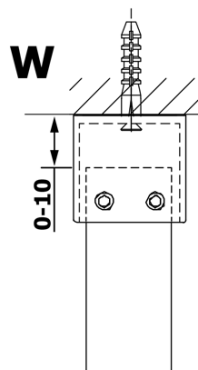

Order code: GX1370

Basic information

Brand: Gelco

Series: VARIO

Size

Width: 700 mm

Height: 2000 mm

Properties

Glass colour: Smoked glass

Glass finish: Coated glass

Glass thickness: 8 mm

Weight / Piece: 28.0 kg

Packaging: 1 Piece

Warranty: 3 years

Technical sheet

MODEL	A
GX1370	685-700
GX1380	785-800
GX1390	885-900
GX1310	985-1000

MODEL	A
GX1370	685-700
GX1380	785-800
GX1390	885-900
GX1310	985-1000
GX1311	1085-1100
GX1312	1185-1200
GX1313	1285-1300
GX1314	1385-1400

MODEL	A
GX1370	679
GX1380	779
GX1390	879
GX1310	979
GX1311	1079
GX1312	1179
GX1313	1279
GX1314	1379