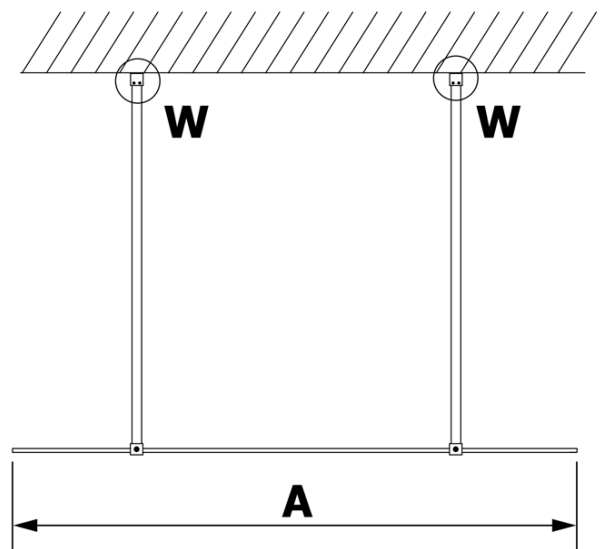

Order code: GX1370

Basic information

Brand: Gelco

Series: VARIO

Size

Width: 700 mm

Height: 2000 mm

Properties

Glass colour: Smoked glass

Glass finish: Coated glass

Glass thickness: 8 mm

Weight / Piece: 28.0 kg

Packaging: 1 Piece

Warranty: 3 years

Technical sheet

MODEL	A
GX1370	685-700
GX1380	785-800
GX1390	885-900
GX1310	985-1000

MODEL	A
GX1370	685-700
GX1380	785-800
GX1390	885-900
GX1310	985-1000
GX1311	1085-1100
GX1312	1185-1200
GX1313	1285-1300
GX1314	1385-1400

MODEL	A
GX1370	679
GX1380	779
GX1390	879
GX1310	979
GX1311	1079
GX1312	1179
GX1313	1279
GX1314	1379