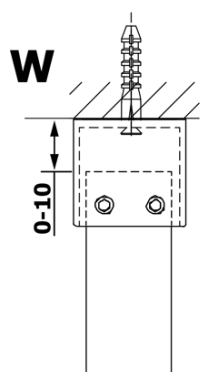

Order code: GX1370

Basic information

Brand: Gelco

Series: VARIO

Size

Width: 700 mm

Height: 2000 mm

Properties

Glass colour: Smoked glass

Glass finish: Coated glass

Glass thickness: 8 mm

Weight / Piece: 28.0 kg

Packaging: 1 Piece

Warranty: 3 years

Technical sheet

MODEL	A
GX1370	685-700
GX1380	785-800
GX1390	885-900
GX1310	985-1000

MODEL	A
GX1370	685-700
GX1380	785-800
GX1390	885-900
GX1310	985-1000
GX1311	1085-1100
GX1312	1185-1200
GX1313	1285-1300
GX1314	1385-1400

MODEL	A
GX1370	679
GX1380	779
GX1390	879
GX1310	979
GX1311	1079
GX1312	1179
GX1313	1279
GX1314	1379