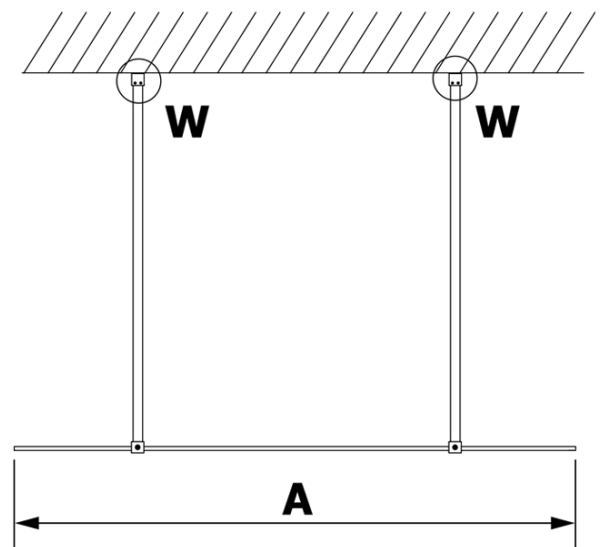

VARIO clear glass 1400x2000mm

Order code: GX1214

Basic information

Brand: Gelco
Series: VARIO

Size

Width: 1400 mm
Height: 2000 mm

Properties

Glass colour: TRANSPARENT glass
Glass finish: Coated glass
Glass thickness: 8 mm
Weight / Piece: 75.0 kg
Packaging: 1 Piece
Warranty: 3 years

Technical sheet

MODEL	A
GX1270	685-700
GX1280	785-800
GX1290	885-900
GX1210	985-1000
GX1211	1085-1100
GX1212	1185-1200
GX1213	1285-1300
GX1214	1385-1400

MODEL	A
GX1270	679
GX1280	779
GX1290	879
GX1210	979
GX1211	1079
GX1212	1179
GX1213	1279
GX1214	1379