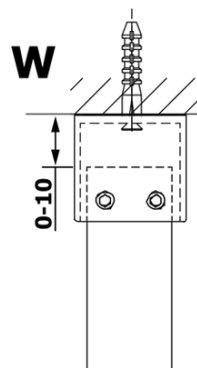

VARIO clear glass 1400x2000mm

Order code: GX1214

Basic information

Brand: Gelco
Series: VARIO

Size

Width: 1400 mm
Height: 2000 mm

Properties

Glass colour: TRANSPARENT glass
Glass finish: Coated glass
Glass thickness: 8 mm
Weight / Piece: 75.0 kg
Packaging: 1 Piece
Warranty: 3 years

Technical sheet

MODEL	A
GX1270	685-700
GX1280	785-800
GX1290	885-900
GX1210	985-1000
GX1211	1085-1100
GX1212	1185-1200
GX1213	1285-1300
GX1214	1385-1400

MODEL	A
GX1270	679
GX1280	779
GX1290	879
GX1210	979
GX1211	1079
GX1212	1179
GX1213	1279
GX1214	1379