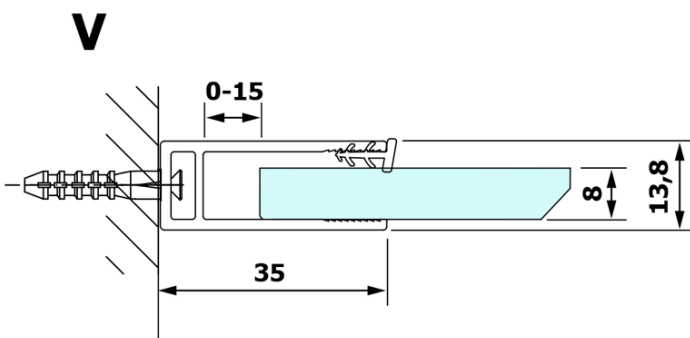

VARIO clear glass 1400x2000mm

Order code: GX1214

Basic information

Brand: Gelco

Series: VARIO

Size

Width: 1400 mm

Height: 2000 mm

Properties

Glass colour: TRANSPARENT glass

Glass finish: Coated glass

Glass thickness: 8 mm

Weight / Piece: 75.0 kg

Packaging: 1 Piece

Warranty: 3 years

Technical sheet

MODEL	A
GX1270	685-700
GX1280	785-800
GX1290	885-900
GX1210	985-1000
GX1211	1085-1100
GX1212	1185-1200
GX1213	1285-1300
GX1214	1385-1400

MODEL	A
GX1270	679
GX1280	779
GX1290	879
GX1210	979
GX1211	1079
GX1212	1179
GX1213	1279
GX1214	1379