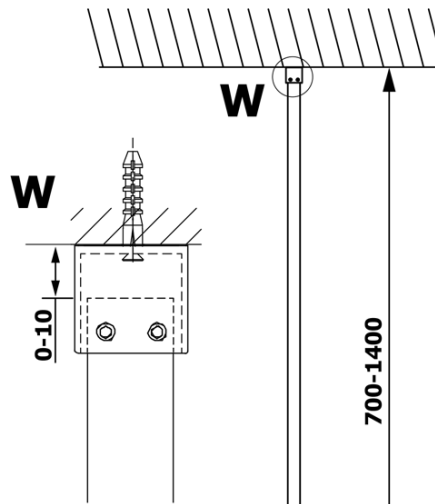

VARIO clear glass 1400x2000mm

Order code: GX1214

Basic information

Brand: Gelco

Series: VARIO

Size

Width: 1400 mm

Height: 2000 mm

Properties

Glass colour: TRANSPARENT glass

Glass finish: Coated glass

Glass thickness: 8 mm

Weight / Piece: 75.0 kg

Packaging: 1 Piece

Warranty: 3 years

Technical sheet

MODEL	A
GX1270	685-700
GX1280	785-800
GX1290	885-900
GX1210	985-1000
GX1211	1085-1100
GX1212	1185-1200
GX1213	1285-1300
GX1214	1385-1400

MODEL	A
GX1270	679
GX1280	779
GX1290	879
GX1210	979
GX1211	1079
GX1212	1179
GX1213	1279
GX1214	1379