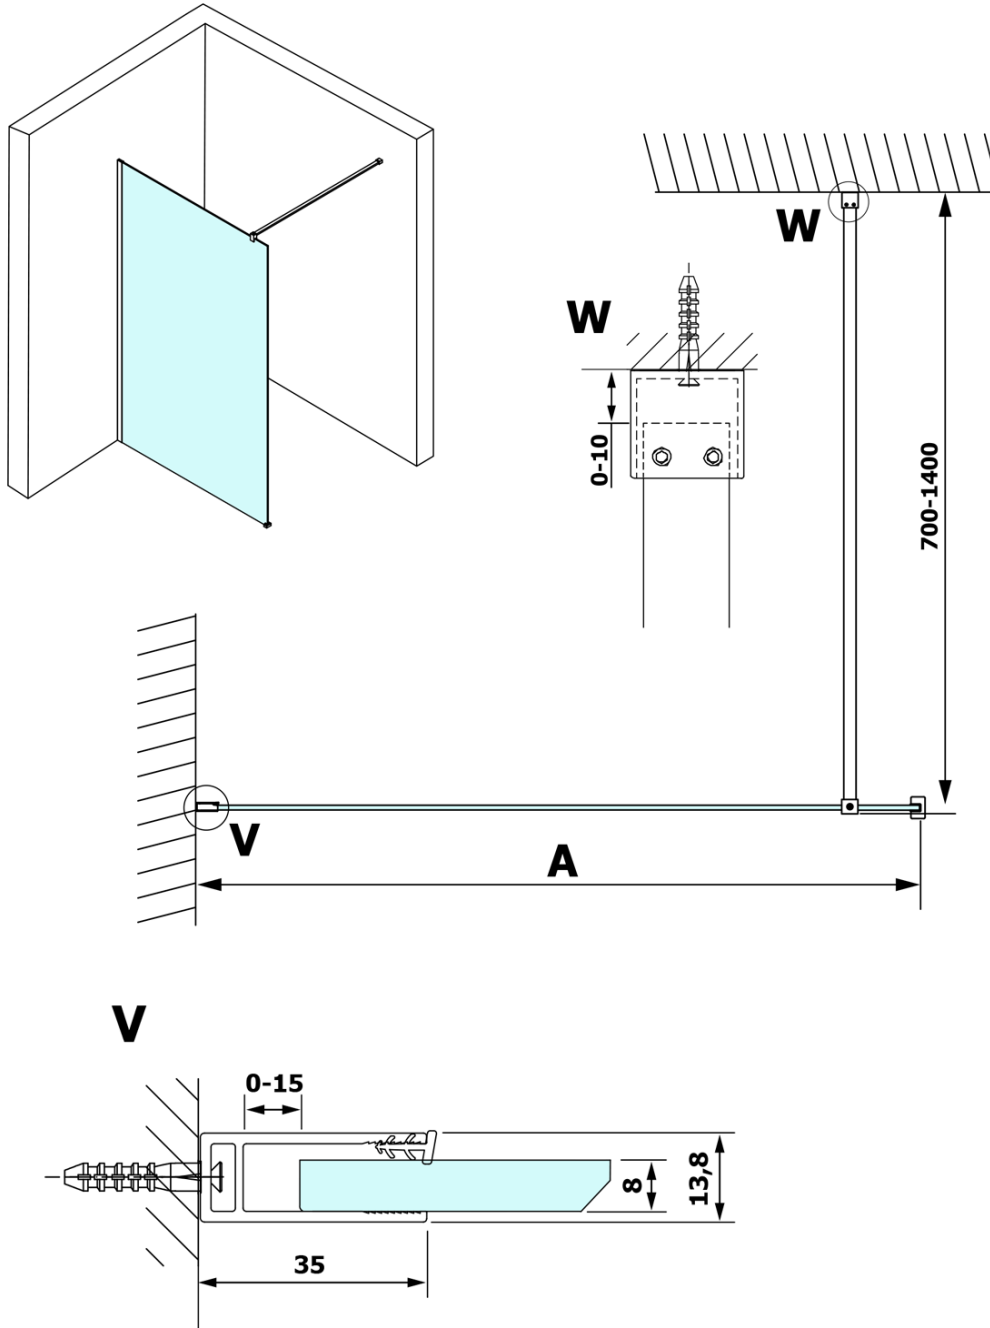

VARIO clear glass 1400x2000mm

Order code: GX1214

Basic information

Brand: Gelco
Series: VARIO

Size

Width: 1400 mm
Height: 2000 mm

Properties

Glass colour: TRANSPARENT glass
Glass finish: Coated glass
Glass thickness: 8 mm
Weight / Piece: 75.0 kg
Packaging: 1 Piece
Warranty: 3 years

Technical sheet

MODEL	A
GX1270	685-700
GX1280	785-800
GX1290	885-900
GX1210	985-1000
GX1211	1085-1100
GX1212	1185-1200
GX1213	1285-1300
GX1214	1385-1400

MODEL	A
GX1270	679
GX1280	779
GX1290	879
GX1210	979
GX1211	1079
GX1212	1179
GX1213	1279
GX1214	1379