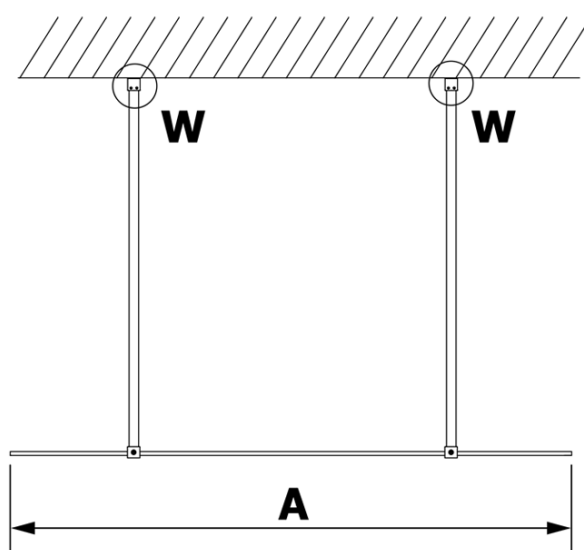

VARIO clear glass 1400x2000mm

Order code: GX1214

Basic information

Brand: Gelco
Series: VARIO

Size

Width: 1400 mm
Height: 2000 mm

Properties

Glass colour: TRANSPARENT glass
Glass finish: Coated glass
Glass thickness: 8 mm
Weight / Piece: 75.0 kg
Packaging: 1 Piece
Warranty: 3 years

Technical sheet

MODEL	A
GX1270	685-700
GX1280	785-800
GX1290	885-900
GX1210	985-1000
GX1211	1085-1100
GX1212	1185-1200
GX1213	1285-1300
GX1214	1385-1400

MODEL	A
GX1270	679
GX1280	779
GX1290	879
GX1210	979
GX1211	1079
GX1212	1179
GX1213	1279
GX1214	1379