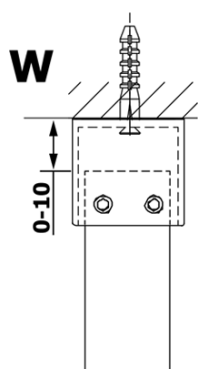

VARIO clear glass 1400x2000mm

Order code: GX1214

Basic information

Brand: Gelco
Series: VARIO

Size

Width: 1400 mm
Height: 2000 mm

Properties

Glass colour: TRANSPARENT glass
Glass finish: Coated glass
Glass thickness: 8 mm
Weight / Piece: 75.0 kg
Packaging: 1 Piece
Warranty: 3 years

Technical sheet

MODEL	A
GX1270	685-700
GX1280	785-800
GX1290	885-900
GX1210	985-1000
GX1211	1085-1100
GX1212	1185-1200
GX1213	1285-1300
GX1214	1385-1400

MODEL	A
GX1270	679
GX1280	779
GX1290	879
GX1210	979
GX1211	1079
GX1212	1179
GX1213	1279
GX1214	1379