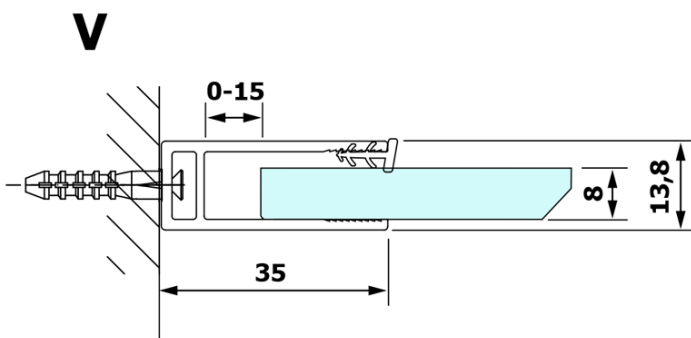

VARIO clear glass 1400x2000mm

Order code: GX1214

Basic information

Brand: Gelco
Series: VARIO

Size

Width: 1400 mm
Height: 2000 mm

Properties

Glass colour: TRANSPARENT glass
Glass finish: Coated glass
Glass thickness: 8 mm
Weight / Piece: 75.0 kg
Packaging: 1 Piece
Warranty: 3 years

Technical sheet

MODEL	A
GX1270	685-700
GX1280	785-800
GX1290	885-900
GX1210	985-1000
GX1211	1085-1100
GX1212	1185-1200
GX1213	1285-1300
GX1214	1385-1400

MODEL	A
GX1270	679
GX1280	779
GX1290	879
GX1210	979
GX1211	1079
GX1212	1179
GX1213	1279
GX1214	1379