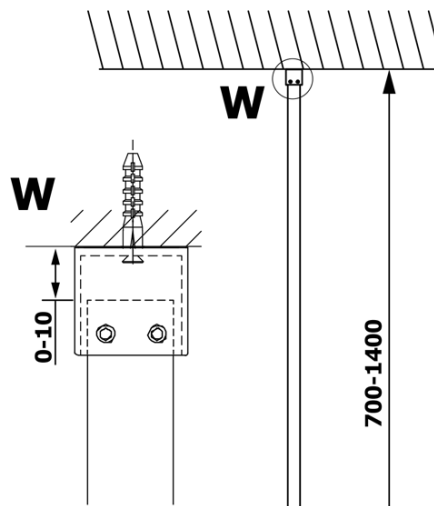

VARIO clear glass 1400x2000mm

Order code: GX1214

Basic information

Brand: Gelco
Series: VARIO

Size

Width: 1400 mm
Height: 2000 mm

Properties

Glass colour: TRANSPARENT glass
Glass finish: Coated glass
Glass thickness: 8 mm
Weight / Piece: 75.0 kg
Packaging: 1 Piece
Warranty: 3 years

Technical sheet

MODEL	A
GX1270	685-700
GX1280	785-800
GX1290	885-900
GX1210	985-1000
GX1211	1085-1100
GX1212	1185-1200
GX1213	1285-1300
GX1214	1385-1400

MODEL	A
GX1270	679
GX1280	779
GX1290	879
GX1210	979
GX1211	1079
GX1212	1179
GX1213	1279
GX1214	1379