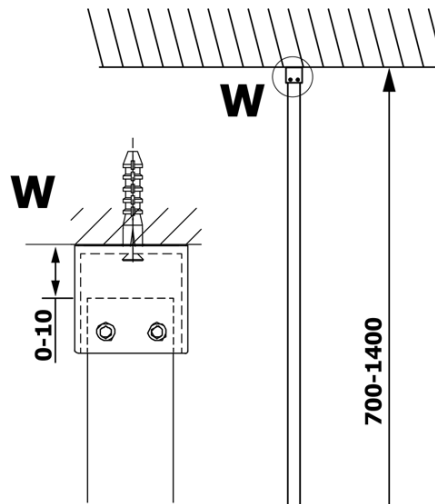

VARIO clear glass 1400x2000mm

Order code: GX1214

Basic information

Brand: Gelco
Series: VARIO

Size

Width: 1400 mm
Height: 2000 mm

Properties

Glass colour: TRANSPARENT glass
Glass finish: Coated glass
Glass thickness: 8 mm
Weight / Piece: 75.0 kg
Packaging: 1 Piece
Warranty: 3 years

Technical sheet

MODEL	A
GX1270	685-700
GX1280	785-800
GX1290	885-900
GX1210	985-1000
GX1211	1085-1100
GX1212	1185-1200
GX1213	1285-1300
GX1214	1385-1400

MODEL	A
GX1270	679
GX1280	779
GX1290	879
GX1210	979
GX1211	1079
GX1212	1179
GX1213	1279
GX1214	1379