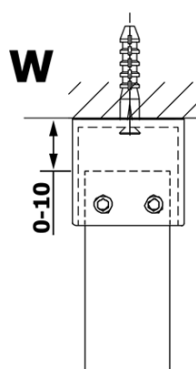

VARIO clear glass 1400x2000mm

Order code: GX1214

Basic information

Brand: Gelco
Series: VARIO

Size

Width: 1400 mm
Height: 2000 mm

Properties

Glass colour: TRANSPARENT glass
Glass finish: Coated glass
Glass thickness: 8 mm
Weight / Piece: 75.0 kg
Packaging: 1 Piece
Warranty: 3 years

Technical sheet

MODEL	A
GX1270	685-700
GX1280	785-800
GX1290	885-900
GX1210	985-1000
GX1211	1085-1100
GX1212	1185-1200
GX1213	1285-1300
GX1214	1385-1400

MODEL	A
GX1270	679
GX1280	779
GX1290	879
GX1210	979
GX1211	1079
GX1212	1179
GX1213	1279
GX1214	1379