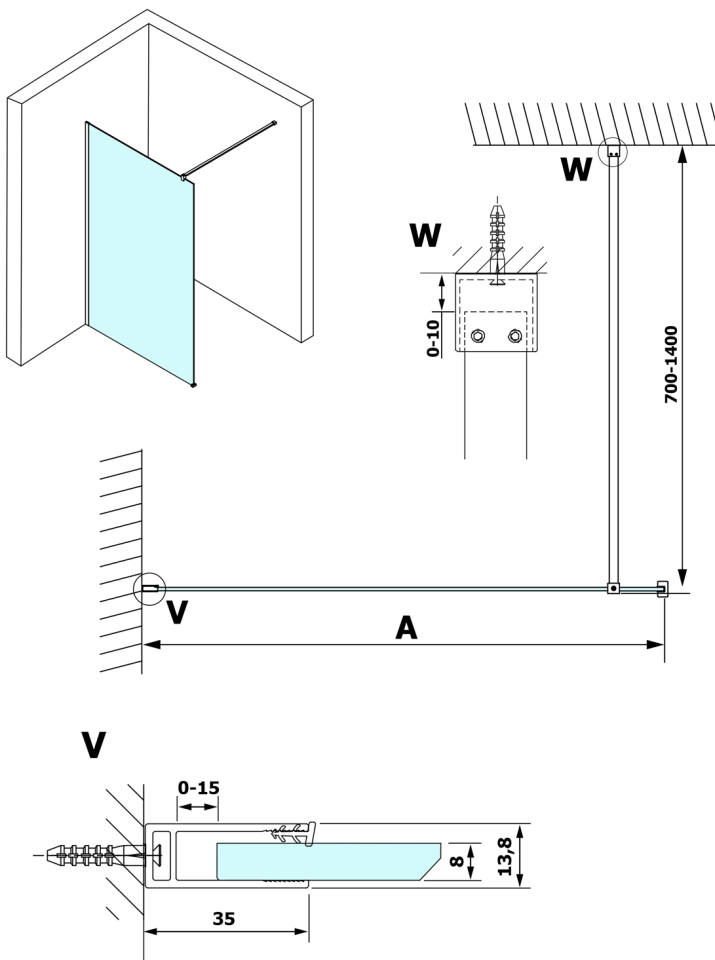

## VARIO clear glass 1400x2000mm

Order code: GX1214

### Size

Width: 1400 mm

Height: 2000 mm

## Technical sheet

MODEL	A
GX1270	685-700
GX1280	785-800
GX1290	885-900
GX1210	985-1000
GX1211	1085-1100
GX1212	1185-1200
GX1213	1285-1300
GX1214	1385-1400

MODEL	A
GX1270	679
GX1280	779
GX1290	879
GX1210	979
GX1211	1079
GX1212	1179
GX1213	1279
GX1214	1379