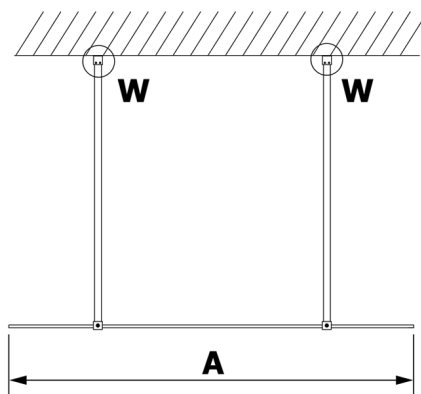

VARIO clear glass 1400x2000mm

Order code: GX1214

Size

Width: 1400 mm
Height: 2000 mm

Properties

Warranty: 3 years

Technical sheet

MODEL	A
GX1270	685-700
GX1280	785-800
GX1290	885-900
GX1210	985-1000
GX1211	1085-1100
GX1212	1185-1200
GX1213	1285-1300
GX1214	1385-1400

MODEL	A
GX1270	679
GX1280	779
GX1290	879
GX1210	979
GX1211	1079
GX1212	1179
GX1213	1279
GX1214	1379