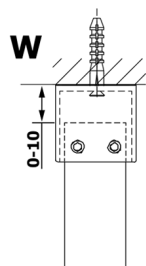

VARIO clear glass 1400x2000mm

Order code: GX1214

Size

Width: 1400 mm
Height: 2000 mm

Properties

Warranty: 3 years

Technical sheet

MODEL	A
GX1270	685-700
GX1280	785-800
GX1290	885-900
GX1210	985-1000
GX1211	1085-1100
GX1212	1185-1200
GX1213	1285-1300
GX1214	1385-1400

MODEL	A
GX1270	679
GX1280	779
GX1290	879
GX1210	979
GX1211	1079
GX1212	1179
GX1213	1279
GX1214	1379