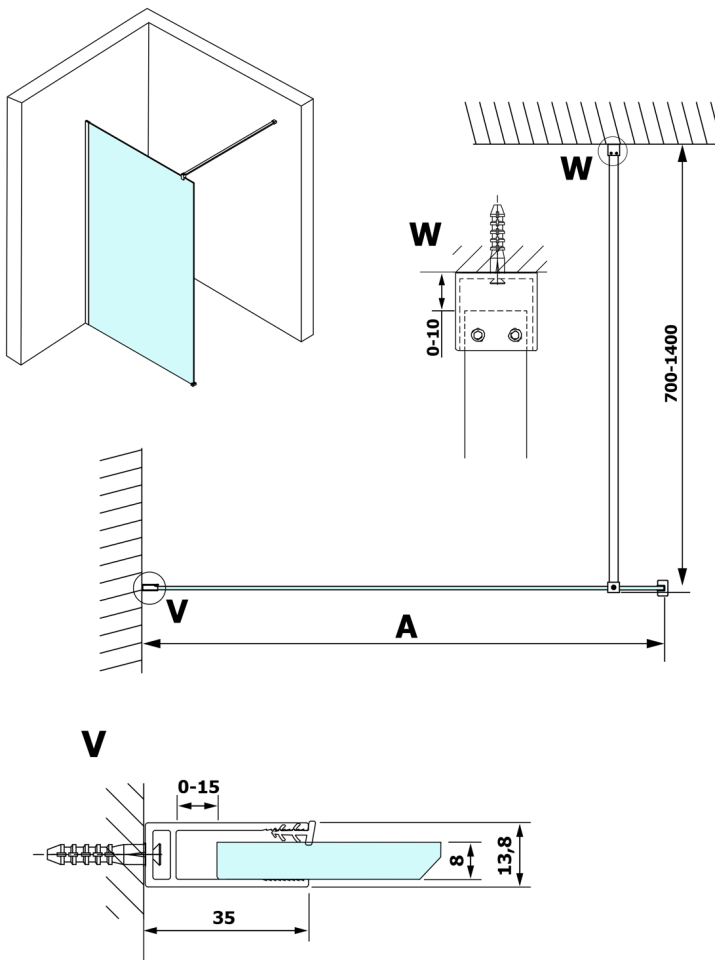

VARIO clear glass 1400x2000mm

Order code: GX1214

Size

Width: 1400 mm
Height: 2000 mm

Properties

Warranty: 3 years

Technical sheet

MODEL	A
GX1270	685-700
GX1280	785-800
GX1290	885-900
GX1210	985-1000
GX1211	1085-1100
GX1212	1185-1200
GX1213	1285-1300
GX1214	1385-1400

MODEL	A
GX1270	679
GX1280	779
GX1290	879
GX1210	979
GX1211	1079
GX1212	1179
GX1213	1279
GX1214	1379