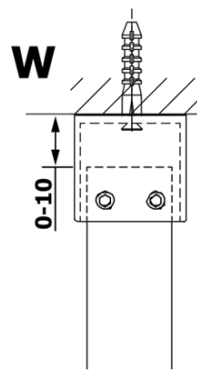

### Size

**Width:** 1300 mm  
**Height:** 2000 mm

### Properties

**Glass colour:** TRANSPARENT glass  
**Glass finish:** Coated glass  
**Glass thickness:** 8 mm  
**Weight / Piece:** 70.0 kg  
**Packaging:** 1 Piece  
**Warranty:** 3 years

Technical sheet

MODEL	A
GX1270	685-700
GX1280	785-800
GX1290	885-900
GX1210	985-1000
GX1211	1085-1100
GX1212	1185-1200
GX1213	1285-1300
GX1214	1385-1400

MODEL	A
GX1270	679
GX1280	779
GX1290	879
GX1210	979
GX1211	1079
GX1212	1179
GX1213	1279
GX1214	1379