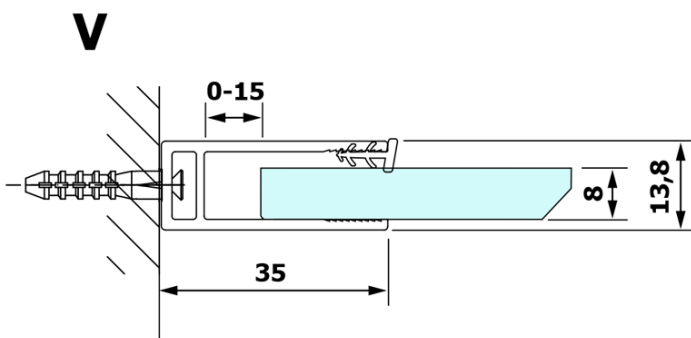

### Size

**Width:** 1300 mm  
**Height:** 2000 mm

### Properties

**Glass colour:** TRANSPARENT glass  
**Glass finish:** Coated glass  
**Glass thickness:** 8 mm  
**Weight / Piece:** 70.0 kg  
**Packaging:** 1 Piece  
**Warranty:** 3 years

Technical sheet