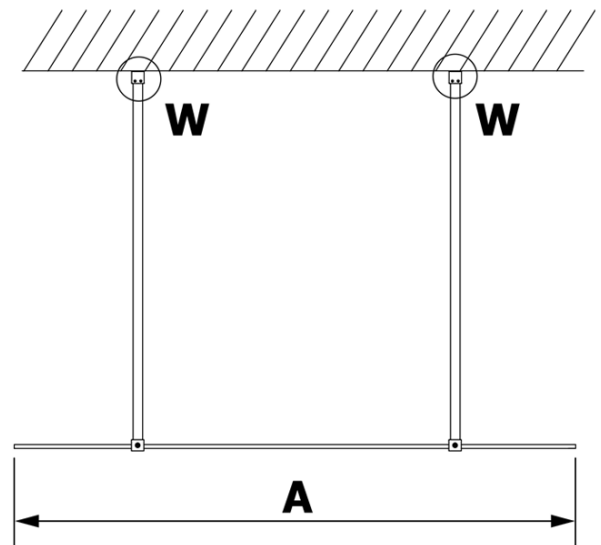

### Size

**Width:** 1300 mm  
**Height:** 2000 mm

### Properties

**Glass colour:** TRANSPARENT glass  
**Glass finish:** Coated glass  
**Glass thickness:** 8 mm  
**Weight / Piece:** 70.0 kg  
**Packaging:** 1 Piece  
**Warranty:** 3 years

Technical sheet

MODEL	A
GX1270	685-700
GX1280	785-800
GX1290	885-900
GX1210	985-1000
GX1211	1085-1100
GX1212	1185-1200
GX1213	1285-1300
GX1214	1385-1400

MODEL	A
GX1270	679
GX1280	779
GX1290	879
GX1210	979
GX1211	1079
GX1212	1179
GX1213	1279
GX1214	1379