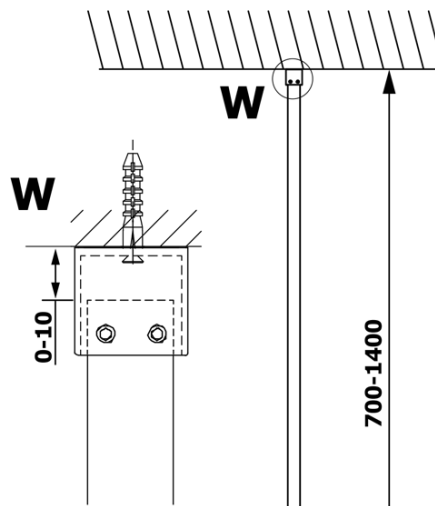

### Size

**Width:** 1300 mm  
**Height:** 2000 mm

### Properties

**Glass colour:** TRANSPARENT glass  
**Glass finish:** Coated glass  
**Glass thickness:** 8 mm  
**Weight / Piece:** 70.0 kg  
**Packaging:** 1 Piece  
**Warranty:** 3 years

Technical sheet

MODEL	A
GX1270	685-700
GX1280	785-800
GX1290	885-900
GX1210	985-1000
GX1211	1085-1100
GX1212	1185-1200
GX1213	1285-1300
GX1214	1385-1400

MODEL	A
GX1270	679
GX1280	779
GX1290	879
GX1210	979
GX1211	1079
GX1212	1179
GX1213	1279
GX1214	1379