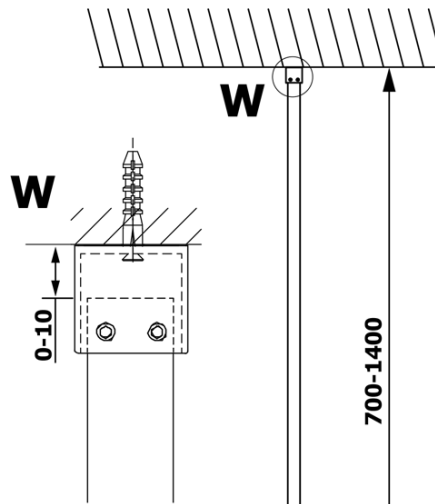

VARIO clear glass 1300x2000mm

Order code: GX1213

Basic information

Brand: Gelco
Series: VARIO

Size

Width: 1300 mm
Height: 2000 mm

Properties

Glass colour: TRANSPARENT glass
Glass finish: Coated glass
Glass thickness: 8 mm
Weight / Piece: 70.0 kg
Packaging: 1 Piece
Warranty: 3 years

Technical sheet

MODEL	A
GX1270	685-700
GX1280	785-800
GX1290	885-900
GX1210	985-1000
GX1211	1085-1100
GX1212	1185-1200
GX1213	1285-1300
GX1214	1385-1400

MODEL	A
GX1270	679
GX1280	779
GX1290	879
GX1210	979
GX1211	1079
GX1212	1179
GX1213	1279
GX1214	1379