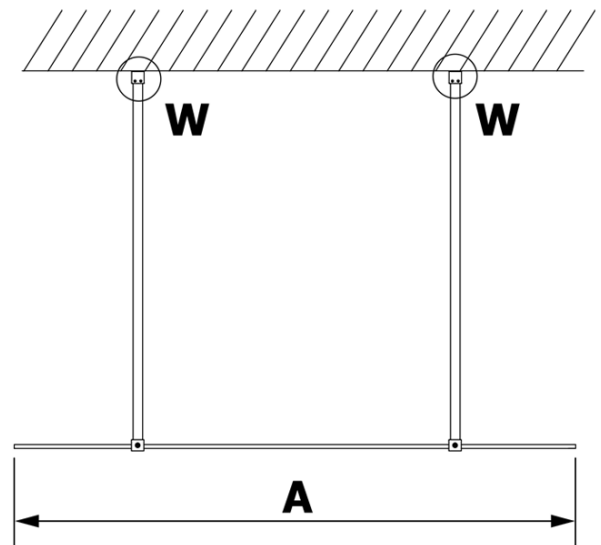

VARIO clear glass 1300x2000mm

Order code: GX1213

Basic information

Brand: Gelco
Series: VARIO

Size

Width: 1300 mm
Height: 2000 mm

Properties

Glass colour: TRANSPARENT glass
Glass finish: Coated glass
Glass thickness: 8 mm
Weight / Piece: 70.0 kg
Packaging: 1 Piece
Warranty: 3 years

Technical sheet

MODEL	A
GX1270	685-700
GX1280	785-800
GX1290	885-900
GX1210	985-1000
GX1211	1085-1100
GX1212	1185-1200
GX1213	1285-1300
GX1214	1385-1400

MODEL	A
GX1270	679
GX1280	779
GX1290	879
GX1210	979
GX1211	1079
GX1212	1179
GX1213	1279
GX1214	1379