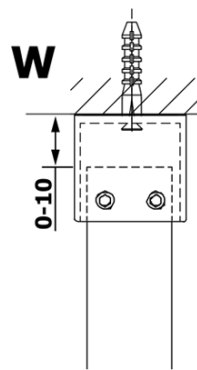

VARIO clear glass 1300x2000mm

Order code: GX1213

Basic information

Brand: Gelco
Series: VARIO

Size

Width: 1300 mm
Height: 2000 mm

Properties

Glass colour: TRANSPARENT glass
Glass finish: Coated glass
Glass thickness: 8 mm
Weight / Piece: 70.0 kg
Packaging: 1 Piece
Warranty: 3 years

Technical sheet

MODEL	A
GX1270	685-700
GX1280	785-800
GX1290	885-900
GX1210	985-1000
GX1211	1085-1100
GX1212	1185-1200
GX1213	1285-1300
GX1214	1385-1400

MODEL	A
GX1270	679
GX1280	779
GX1290	879
GX1210	979
GX1211	1079
GX1212	1179
GX1213	1279
GX1214	1379