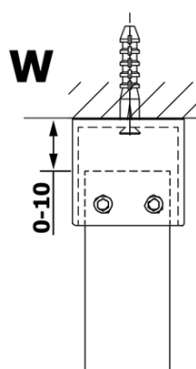

### Size

**Width:** 1300 mm  
**Height:** 2000 mm

### Properties

**Glass colour:** TRANSPARENT glass  
**Glass finish:** Coated glass  
**Glass thickness:** 8 mm  
**Weight / Piece:** 70.0 kg  
**Packaging:** 1 Piece  
**Warranty:** 3 years

Technical sheet

MODEL	A
GX1270	685-700
GX1280	785-800
GX1290	885-900
GX1210	985-1000
GX1211	1085-1100
GX1212	1185-1200
GX1213	1285-1300
GX1214	1385-1400

MODEL	A
GX1270	679
GX1280	779
GX1290	879
GX1210	979
GX1211	1079
GX1212	1179
GX1213	1279
GX1214	1379