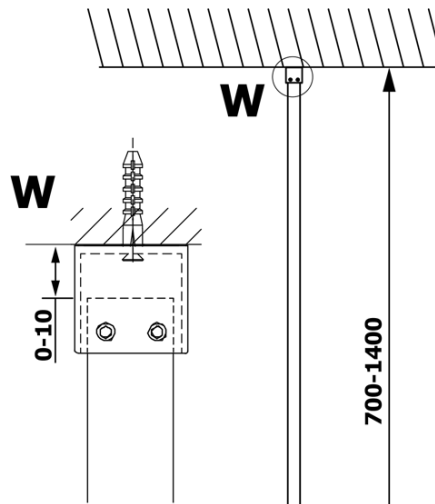

### Size

**Width:** 1300 mm  
**Height:** 2000 mm

### Properties

**Glass colour:** TRANSPARENT glass  
**Glass finish:** Coated glass  
**Glass thickness:** 8 mm  
**Weight / Piece:** 70.0 kg  
**Packaging:** 1 Piece  
**Warranty:** 3 years

Technical sheet

MODEL	A
GX1270	685-700
GX1280	785-800
GX1290	885-900
GX1210	985-1000
GX1211	1085-1100
GX1212	1185-1200
GX1213	1285-1300
GX1214	1385-1400

MODEL	A
GX1270	679
GX1280	779
GX1290	879
GX1210	979
GX1211	1079
GX1212	1179
GX1213	1279
GX1214	1379