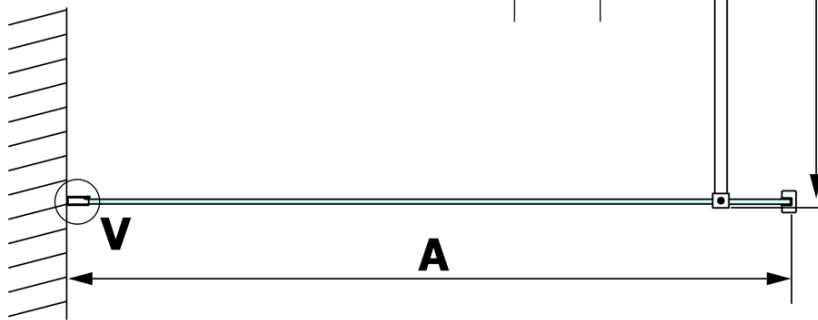

### Size

**Width:** 1300 mm  
**Height:** 2000 mm

### Properties

**Glass colour:** TRANSPARENT glass  
**Glass finish:** Coated glass  
**Glass thickness:** 8 mm  
**Weight / Piece:** 70.0 kg  
**Packaging:** 1 Piece  
**Warranty:** 3 years

Technical sheet