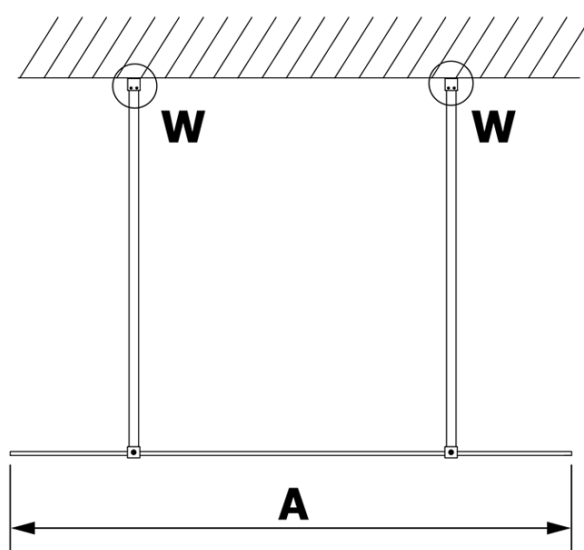

### Size

**Width:** 1300 mm  
**Height:** 2000 mm

### Properties

**Glass colour:** TRANSPARENT glass  
**Glass finish:** Coated glass  
**Glass thickness:** 8 mm  
**Weight / Piece:** 70.0 kg  
**Packaging:** 1 Piece  
**Warranty:** 3 years

Technical sheet

MODEL	A
GX1270	685-700
GX1280	785-800
GX1290	885-900
GX1210	985-1000
GX1211	1085-1100
GX1212	1185-1200
GX1213	1285-1300
GX1214	1385-1400

MODEL	A
GX1270	679
GX1280	779
GX1290	879
GX1210	979
GX1211	1079
GX1212	1179
GX1213	1279
GX1214	1379