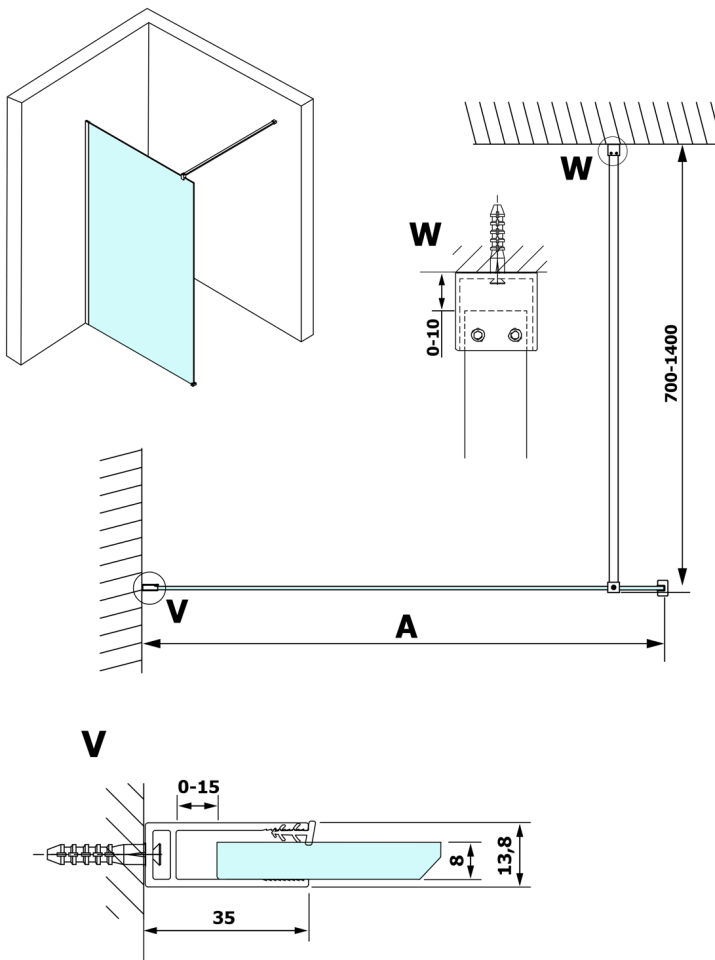

Order code: GX1213

**Size**

Width: 1300 mm  
Height: 2000 mm

**Properties**

Warranty: 3 years

**Technical sheet**

MODEL	A
GX1270	685-700
GX1280	785-800
GX1290	885-900
GX1210	985-1000
GX1211	1085-1100
GX1212	1185-1200
GX1213	1285-1300
GX1214	1385-1400

MODEL	A
GX1270	679
GX1280	779
GX1290	879
GX1210	979
GX1211	1079
GX1212	1179
GX1213	1279
GX1214	1379