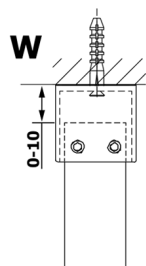

Order code: GX1213

**Size**

Width: 1300 mm  
Height: 2000 mm

**Properties**

Warranty: 3 years

**Technical sheet**

MODEL	A
GX1270	685-700
GX1280	785-800
GX1290	885-900
GX1210	985-1000
GX1211	1085-1100
GX1212	1185-1200
GX1213	1285-1300
GX1214	1385-1400

MODEL	A
GX1270	679
GX1280	779
GX1290	879
GX1210	979
GX1211	1079
GX1212	1179
GX1213	1279
GX1214	1379