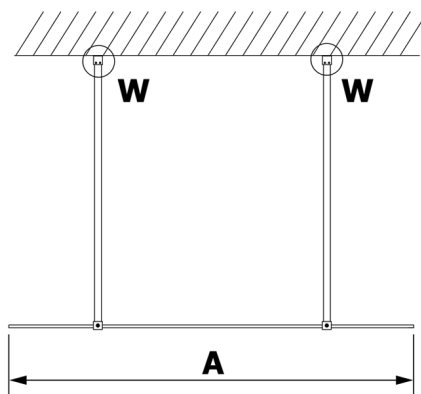

Order code: GX1213

**Size**

Width: 1300 mm  
Height: 2000 mm

**Properties**

Warranty: 3 years

**Technical sheet**

MODEL	A
GX1270	685-700
GX1280	785-800
GX1290	885-900
GX1210	985-1000
GX1211	1085-1100
GX1212	1185-1200
GX1213	1285-1300
GX1214	1385-1400

MODEL	A
GX1270	679
GX1280	779
GX1290	879
GX1210	979
GX1211	1079
GX1212	1179
GX1213	1279
GX1214	1379