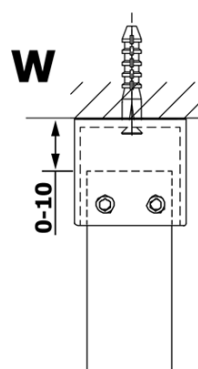

VARIO clear glass1200x2000mm

Order code: GX1212

Basic information

Brand: Gelco
Series: VARIO

Size

Width: 1200 mm
Height: 2000 mm

Properties

Glass colour: TRANSPARENT glass
Glass finish: Coated glass
Glass thickness: 8 mm
Weight / Piece: 65.0 kg
Packaging: 1 Piece
Warranty: 3 years

Technical sheet

| MODEL | A |
|--------|-----------|
| GX1270 | 685-700 |
| GX1280 | 785-800 |
| GX1290 | 885-900 |
| GX1210 | 985-1000 |
| GX1211 | 1085-1100 |
| GX1212 | 1185-1200 |
| GX1213 | 1285-1300 |
| GX1214 | 1385-1400 |

| MODEL | A |
|--------|------|
| GX1270 | 679 |
| GX1280 | 779 |
| GX1290 | 879 |
| GX1210 | 979 |
| GX1211 | 1079 |
| GX1212 | 1179 |
| GX1213 | 1279 |
| GX1214 | 1379 |