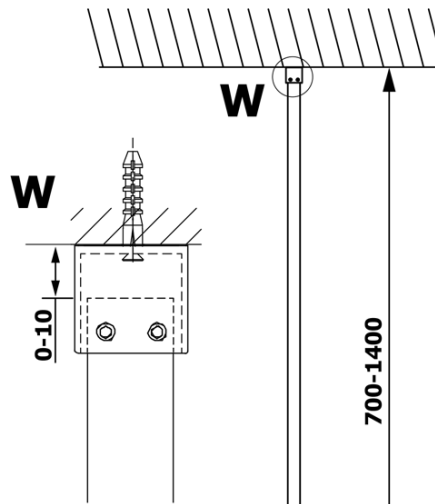

VARIO clear glass1200x2000mm

Order code: GX1212

Basic information

Brand: Gelco
Series: VARIO

Size

Width: 1200 mm
Height: 2000 mm

Properties

Glass colour: TRANSPARENT glass
Glass finish: Coated glass
Glass thickness: 8 mm
Weight / Piece: 65.0 kg
Packaging: 1 Piece
Warranty: 3 years

Technical sheet

| MODEL | A |
|--------|-----------|
| GX1270 | 685-700 |
| GX1280 | 785-800 |
| GX1290 | 885-900 |
| GX1210 | 985-1000 |
| GX1211 | 1085-1100 |
| GX1212 | 1185-1200 |
| GX1213 | 1285-1300 |
| GX1214 | 1385-1400 |

| MODEL | A |
|--------|------|
| GX1270 | 679 |
| GX1280 | 779 |
| GX1290 | 879 |
| GX1210 | 979 |
| GX1211 | 1079 |
| GX1212 | 1179 |
| GX1213 | 1279 |
| GX1214 | 1379 |