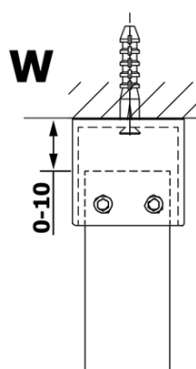

VARIO clear glass1200x2000mm

Order code: GX1212

Basic information

Brand: Gelco
Series: VARIO

Size

Width: 1200 mm
Height: 2000 mm

Properties

Glass colour: TRANSPARENT glass
Glass finish: Coated glass
Glass thickness: 8 mm
Weight / Piece: 65.0 kg
Packaging: 1 Piece
Warranty: 3 years

Technical sheet

MODEL	A
GX1270	685-700
GX1280	785-800
GX1290	885-900
GX1210	985-1000
GX1211	1085-1100
GX1212	1185-1200
GX1213	1285-1300
GX1214	1385-1400

MODEL	A
GX1270	679
GX1280	779
GX1290	879
GX1210	979
GX1211	1079
GX1212	1179
GX1213	1279
GX1214	1379