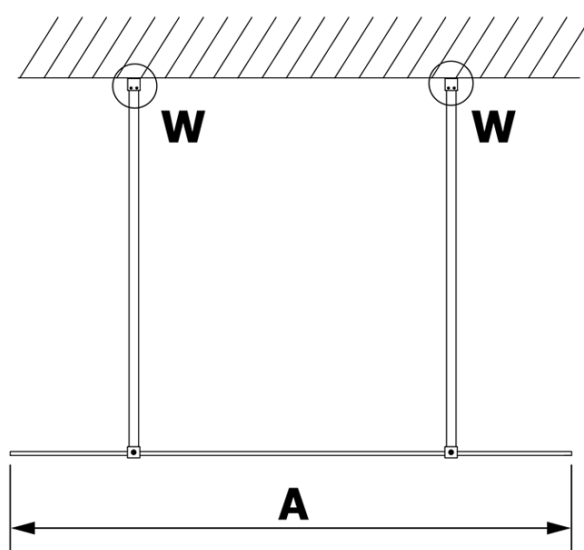

VARIO clear glass1200x2000mm

Order code: GX1212

Basic information

Brand: Gelco
Series: VARIO

Size

Width: 1200 mm
Height: 2000 mm

Properties

Glass colour: TRANSPARENT glass
Glass finish: Coated glass
Glass thickness: 8 mm
Weight / Piece: 65.0 kg
Packaging: 1 Piece
Warranty: 3 years

Technical sheet

MODEL	A
GX1270	685-700
GX1280	785-800
GX1290	885-900
GX1210	985-1000
GX1211	1085-1100
GX1212	1185-1200
GX1213	1285-1300
GX1214	1385-1400

MODEL	A
GX1270	679
GX1280	779
GX1290	879
GX1210	979
GX1211	1079
GX1212	1179
GX1213	1279
GX1214	1379