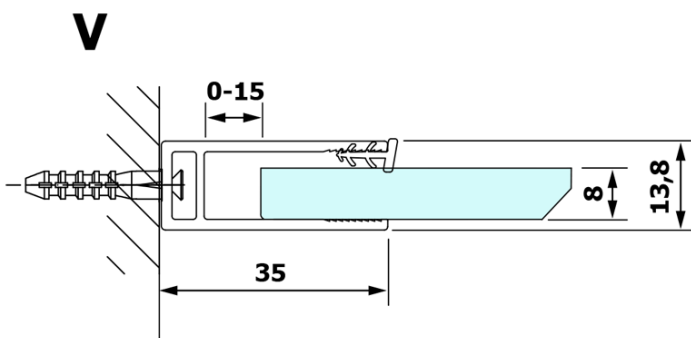

VARIO clear glass1200x2000mm

Order code: GX1212

Basic information

Brand: Gelco
Series: VARIO

Size

Width: 1200 mm
Height: 2000 mm

Properties

Glass colour: TRANSPARENT glass
Glass finish: Coated glass
Glass thickness: 8 mm
Weight / Piece: 65.0 kg
Packaging: 1 Piece
Warranty: 3 years

Technical sheet

MODEL	A
GX1270	685-700
GX1280	785-800
GX1290	885-900
GX1210	985-1000
GX1211	1085-1100
GX1212	1185-1200
GX1213	1285-1300
GX1214	1385-1400

MODEL	A
GX1270	679
GX1280	779
GX1290	879
GX1210	979
GX1211	1079
GX1212	1179
GX1213	1279
GX1214	1379