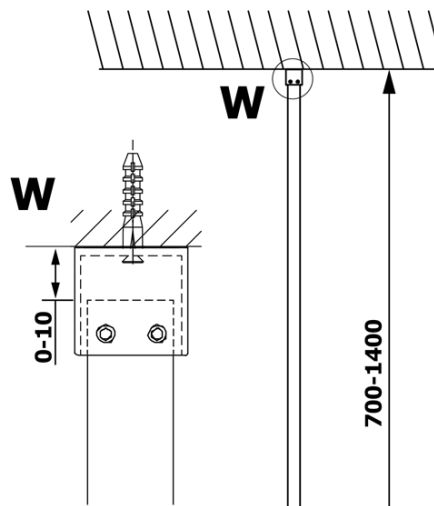

VARIO clear glass1200x2000mm

Order code: GX1212

Basic information

Brand: Gelco
Series: VARIO

Size

Width: 1200 mm
Height: 2000 mm

Properties

Glass colour: TRANSPARENT glass
Glass finish: Coated glass
Glass thickness: 8 mm
Weight / Piece: 65.0 kg
Packaging: 1 Piece
Warranty: 3 years

Technical sheet

MODEL	A
GX1270	685-700
GX1280	785-800
GX1290	885-900
GX1210	985-1000
GX1211	1085-1100
GX1212	1185-1200
GX1213	1285-1300
GX1214	1385-1400

MODEL	A
GX1270	679
GX1280	779
GX1290	879
GX1210	979
GX1211	1079
GX1212	1179
GX1213	1279
GX1214	1379