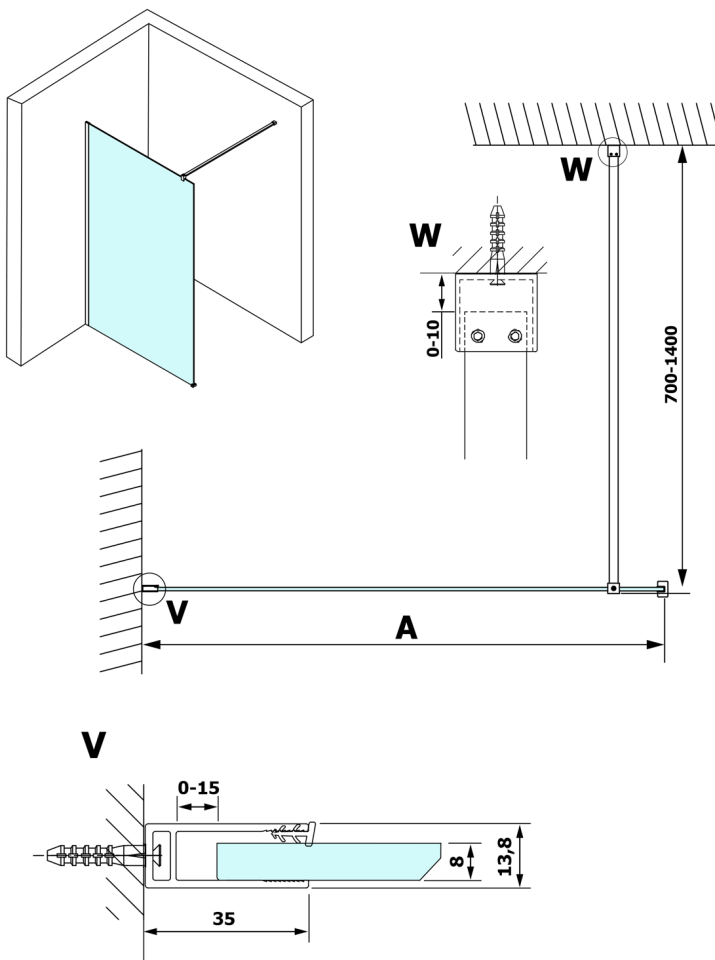

VARIO clear glass 1200x2000mm

Order code: GX1212

Size

Width: 1200 mm

Height: 2000 mm

Properties

Warranty: 3 years

Technical sheet

MODEL	A
GX1270	685-700
GX1280	785-800
GX1290	885-900
GX1210	985-1000
GX1211	1085-1100
GX1212	1185-1200
GX1213	1285-1300
GX1214	1385-1400

MODEL	A
GX1270	679
GX1280	779
GX1290	879
GX1210	979
GX1211	1079
GX1212	1179
GX1213	1279
GX1214	1379