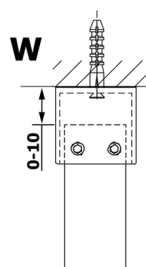

VARIO clear glass 1200x2000mm

Order code: GX1212

Size

Width: 1200 mm

Height: 2000 mm

Properties

Warranty: 3 years

Technical sheet

MODEL	A
GX1270	685-700
GX1280	785-800
GX1290	885-900
GX1210	985-1000
GX1211	1085-1100
GX1212	1185-1200
GX1213	1285-1300
GX1214	1385-1400

MODEL	A
GX1270	679
GX1280	779
GX1290	879
GX1210	979
GX1211	1079
GX1212	1179
GX1213	1279
GX1214	1379