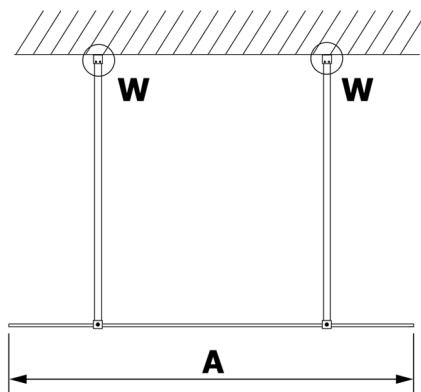

VARIO clear glass 1200x2000mm

Order code: GX1212

Size

Width: 1200 mm

Height: 2000 mm

Properties

Warranty: 3 years

Technical sheet

MODEL	A
GX1270	685-700
GX1280	785-800
GX1290	885-900
GX1210	985-1000
GX1211	1085-1100
GX1212	1185-1200
GX1213	1285-1300
GX1214	1385-1400

MODEL	A
GX1270	679
GX1280	779
GX1290	879
GX1210	979
GX1211	1079
GX1212	1179
GX1213	1279
GX1214	1379