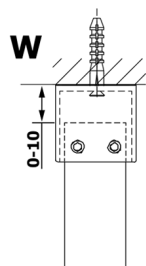

Order code: GX1212

Size

Width: 1200 mm
Height: 2000 mm

Properties

Warranty: 3 years

Technical sheet

MODEL	A
GX1270	685-700
GX1280	785-800
GX1290	885-900
GX1210	985-1000
GX1211	1085-1100
GX1212	1185-1200
GX1213	1285-1300
GX1214	1385-1400

MODEL	A
GX1270	679
GX1280	779
GX1290	879
GX1210	979
GX1211	1079
GX1212	1179
GX1213	1279
GX1214	1379