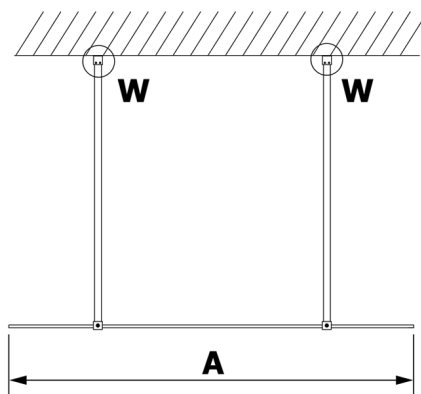

Order code: GX1212

Size

Width: 1200 mm
Height: 2000 mm

Properties

Warranty: 3 years

Technical sheet

MODEL	A
GX1270	685-700
GX1280	785-800
GX1290	885-900
GX1210	985-1000
GX1211	1085-1100
GX1212	1185-1200
GX1213	1285-1300
GX1214	1385-1400

MODEL	A
GX1270	679
GX1280	779
GX1290	879
GX1210	979
GX1211	1079
GX1212	1179
GX1213	1279
GX1214	1379