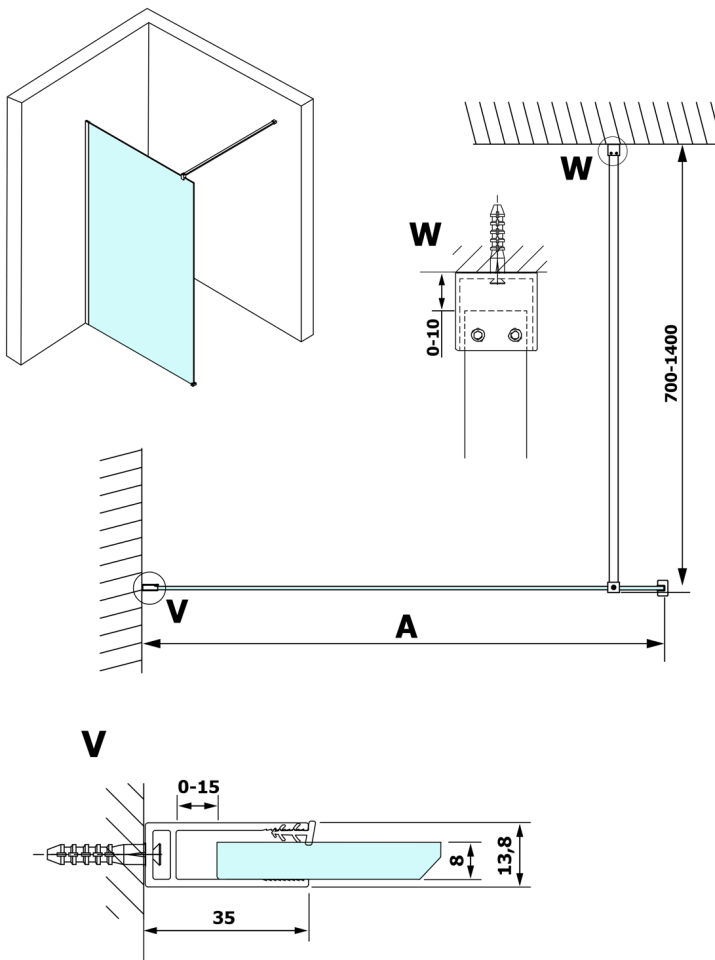

Order code: GX1212

Size

Width: 1200 mm
Height: 2000 mm

Properties

Warranty: 3 years

Technical sheet

MODEL	A
GX1270	685-700
GX1280	785-800
GX1290	885-900
GX1210	985-1000
GX1211	1085-1100
GX1212	1185-1200
GX1213	1285-1300
GX1214	1385-1400

MODEL	A
GX1270	679
GX1280	779
GX1290	879
GX1210	979
GX1211	1079
GX1212	1179
GX1213	1279
GX1214	1379