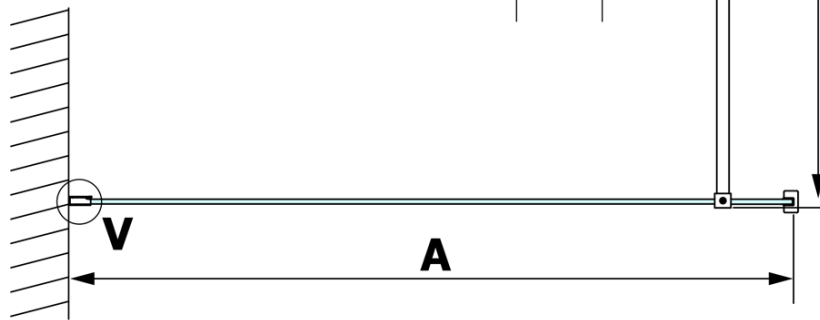

VARIO clear glass 1100x2000mm

Order code: GX1211

Basic information

Brand: Gelco
Series: VARIO

Size

Width: 1100 mm
Height: 2000 mm

Properties

Glass colour: TRANSPARENT glass
Glass finish: Coated glass
Glass thickness: 8 mm
Weight / Piece: 57.0 kg
Packaging: 1 Piece
Warranty: 3 years

Technical sheet

MODEL	A
GX1270	685-700
GX1280	785-800
GX1290	885-900
GX1210	985-1000
GX1211	1085-1100
GX1212	1185-1200
GX1213	1285-1300
GX1214	1385-1400

MODEL	A
GX1270	679
GX1280	779
GX1290	879
GX1210	979
GX1211	1079
GX1212	1179
GX1213	1279
GX1214	1379