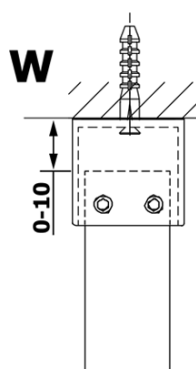

VARIO clear glass 1100x2000mm

Order code: GX1211

Basic information

Brand: Gelco
Series: VARIO

Size

Width: 1100 mm
Height: 2000 mm

Properties

Glass colour: TRANSPARENT glass
Glass finish: Coated glass
Glass thickness: 8 mm
Weight / Piece: 57.0 kg
Packaging: 1 Piece
Warranty: 3 years

Technical sheet

MODEL	A
GX1270	685-700
GX1280	785-800
GX1290	885-900
GX1210	985-1000
GX1211	1085-1100
GX1212	1185-1200
GX1213	1285-1300
GX1214	1385-1400

MODEL	A
GX1270	679
GX1280	779
GX1290	879
GX1210	979
GX1211	1079
GX1212	1179
GX1213	1279
GX1214	1379