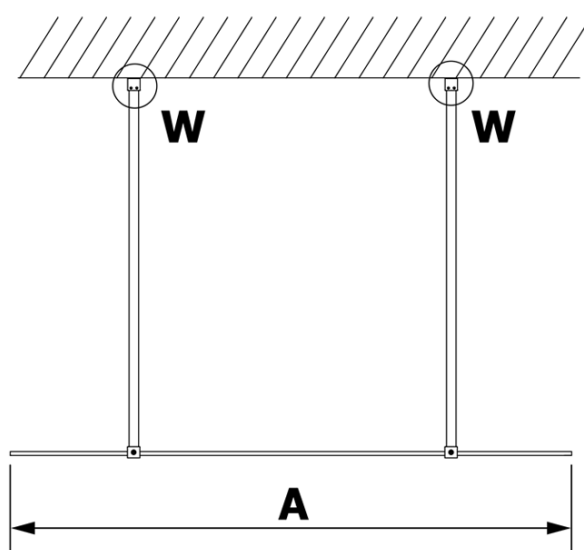

VARIO clear glass 1100x2000mm

Order code: GX1211

Basic information

Brand: Gelco
Series: VARIO

Size

Width: 1100 mm
Height: 2000 mm

Properties

Glass colour: TRANSPARENT glass
Glass finish: Coated glass
Glass thickness: 8 mm
Weight / Piece: 57.0 kg
Packaging: 1 Piece
Warranty: 3 years

Technical sheet

MODEL	A
GX1270	685-700
GX1280	785-800
GX1290	885-900
GX1210	985-1000
GX1211	1085-1100
GX1212	1185-1200
GX1213	1285-1300
GX1214	1385-1400

MODEL	A
GX1270	679
GX1280	779
GX1290	879
GX1210	979
GX1211	1079
GX1212	1179
GX1213	1279
GX1214	1379