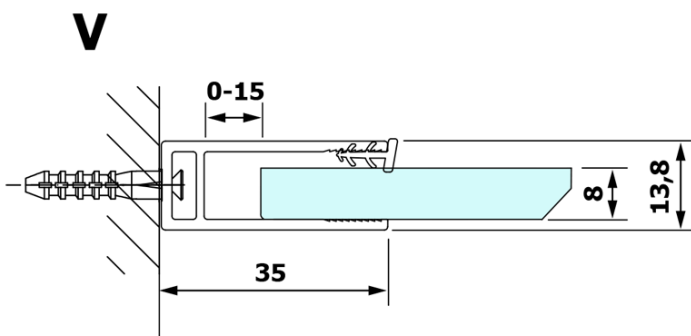

VARIO clear glass 1100x2000mm

Order code: GX1211

Basic information

Brand: Gelco
Series: VARIO

Size

Width: 1100 mm
Height: 2000 mm

Properties

Glass colour: TRANSPARENT glass
Glass finish: Coated glass
Glass thickness: 8 mm
Weight / Piece: 57.0 kg
Packaging: 1 Piece
Warranty: 3 years

Technical sheet

MODEL	A
GX1270	685-700
GX1280	785-800
GX1290	885-900
GX1210	985-1000
GX1211	1085-1100
GX1212	1185-1200
GX1213	1285-1300
GX1214	1385-1400

MODEL	A
GX1270	679
GX1280	779
GX1290	879
GX1210	979
GX1211	1079
GX1212	1179
GX1213	1279
GX1214	1379