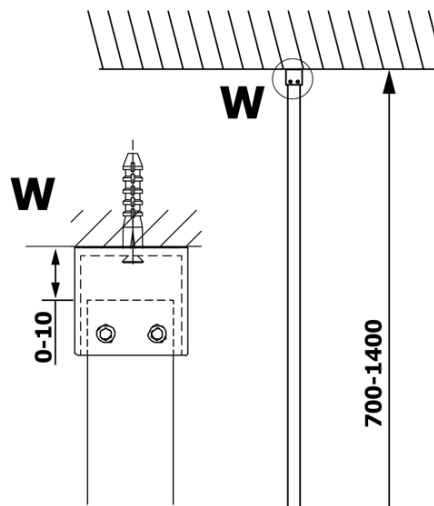

VARIO clear glass 1100x2000mm

Order code: GX1211

Basic information

Brand: Gelco
Series: VARIO

Size

Width: 1100 mm
Height: 2000 mm

Properties

Glass colour: TRANSPARENT glass
Glass finish: Coated glass
Glass thickness: 8 mm
Weight / Piece: 57.0 kg
Packaging: 1 Piece
Warranty: 3 years

Technical sheet

MODEL	A
GX1270	685-700
GX1280	785-800
GX1290	885-900
GX1210	985-1000
GX1211	1085-1100
GX1212	1185-1200
GX1213	1285-1300
GX1214	1385-1400

MODEL	A
GX1270	679
GX1280	779
GX1290	879
GX1210	979
GX1211	1079
GX1212	1179
GX1213	1279
GX1214	1379