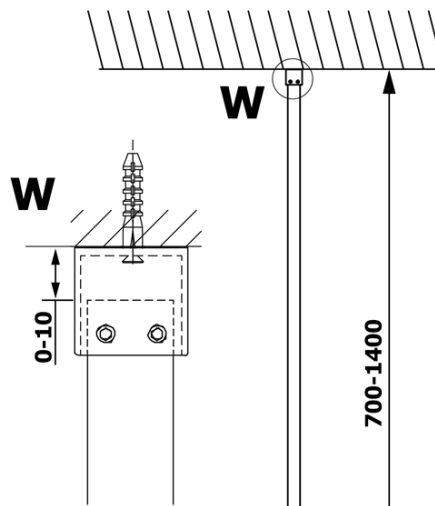

VARIO clear glass 1100x2000mm

Order code: GX1211

Basic information

Brand: Gelco
Series: VARIO

Size

Width: 1100 mm
Height: 2000 mm

Properties

Glass colour: TRANSPARENT glass
Glass finish: Coated glass
Glass thickness: 8 mm
Weight / Piece: 57.0 kg
Packaging: 1 Piece
Warranty: 3 years

Technical sheet

MODEL	A
GX1270	685-700
GX1280	785-800
GX1290	885-900
GX1210	985-1000
GX1211	1085-1100
GX1212	1185-1200
GX1213	1285-1300
GX1214	1385-1400

MODEL	A
GX1270	679
GX1280	779
GX1290	879
GX1210	979
GX1211	1079
GX1212	1179
GX1213	1279
GX1214	1379