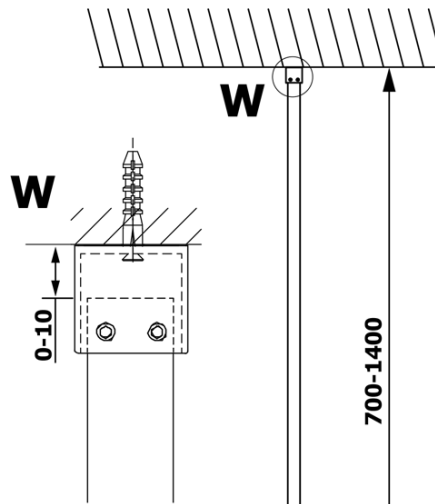

VARIO clear glass 1100x2000mm

Order code: GX1211

Basic information

Brand: Gelco
Series: VARIO

Size

Width: 1100 mm
Height: 2000 mm

Properties

Glass colour: TRANSPARENT glass
Glass finish: Coated glass
Glass thickness: 8 mm
Weight / Piece: 57.0 kg
Packaging: 1 Piece
Warranty: 3 years

Technical sheet

MODEL	A
GX1270	685-700
GX1280	785-800
GX1290	885-900
GX1210	985-1000
GX1211	1085-1100
GX1212	1185-1200
GX1213	1285-1300
GX1214	1385-1400

MODEL	A
GX1270	679
GX1280	779
GX1290	879
GX1210	979
GX1211	1079
GX1212	1179
GX1213	1279
GX1214	1379